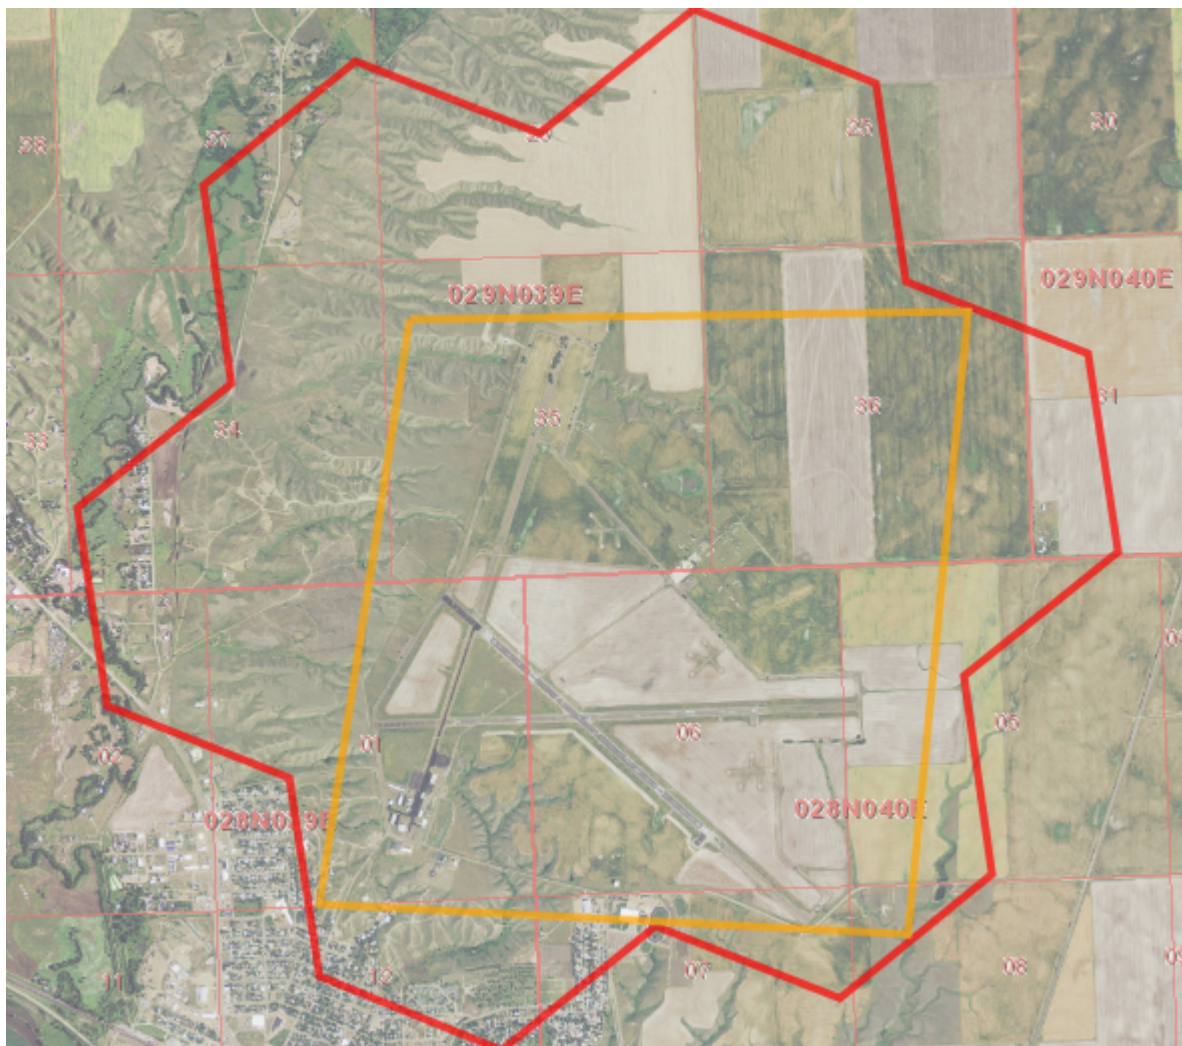

Suggested Citation

Montana Natural Heritage Program. Environmental Summary Report.
for Latitude 48.19864 to 48.24400 and Longitude -106.57808 to -106.65103. Retrieved on 11/14/2023.

The Montana Natural Heritage Program is part of the Montana State Library's Natural Resource Information System. Since 1985, it has served as a neutral and non-regulatory provider of easily accessible information on Montana's species and biological communities to inform all stakeholders in environmental review, permitting, and planning processes. The program is part of the NatureServe network that is composed of over 60 member programs across North America that work to provide current and comprehensive distribution and status information on species and biological communities.