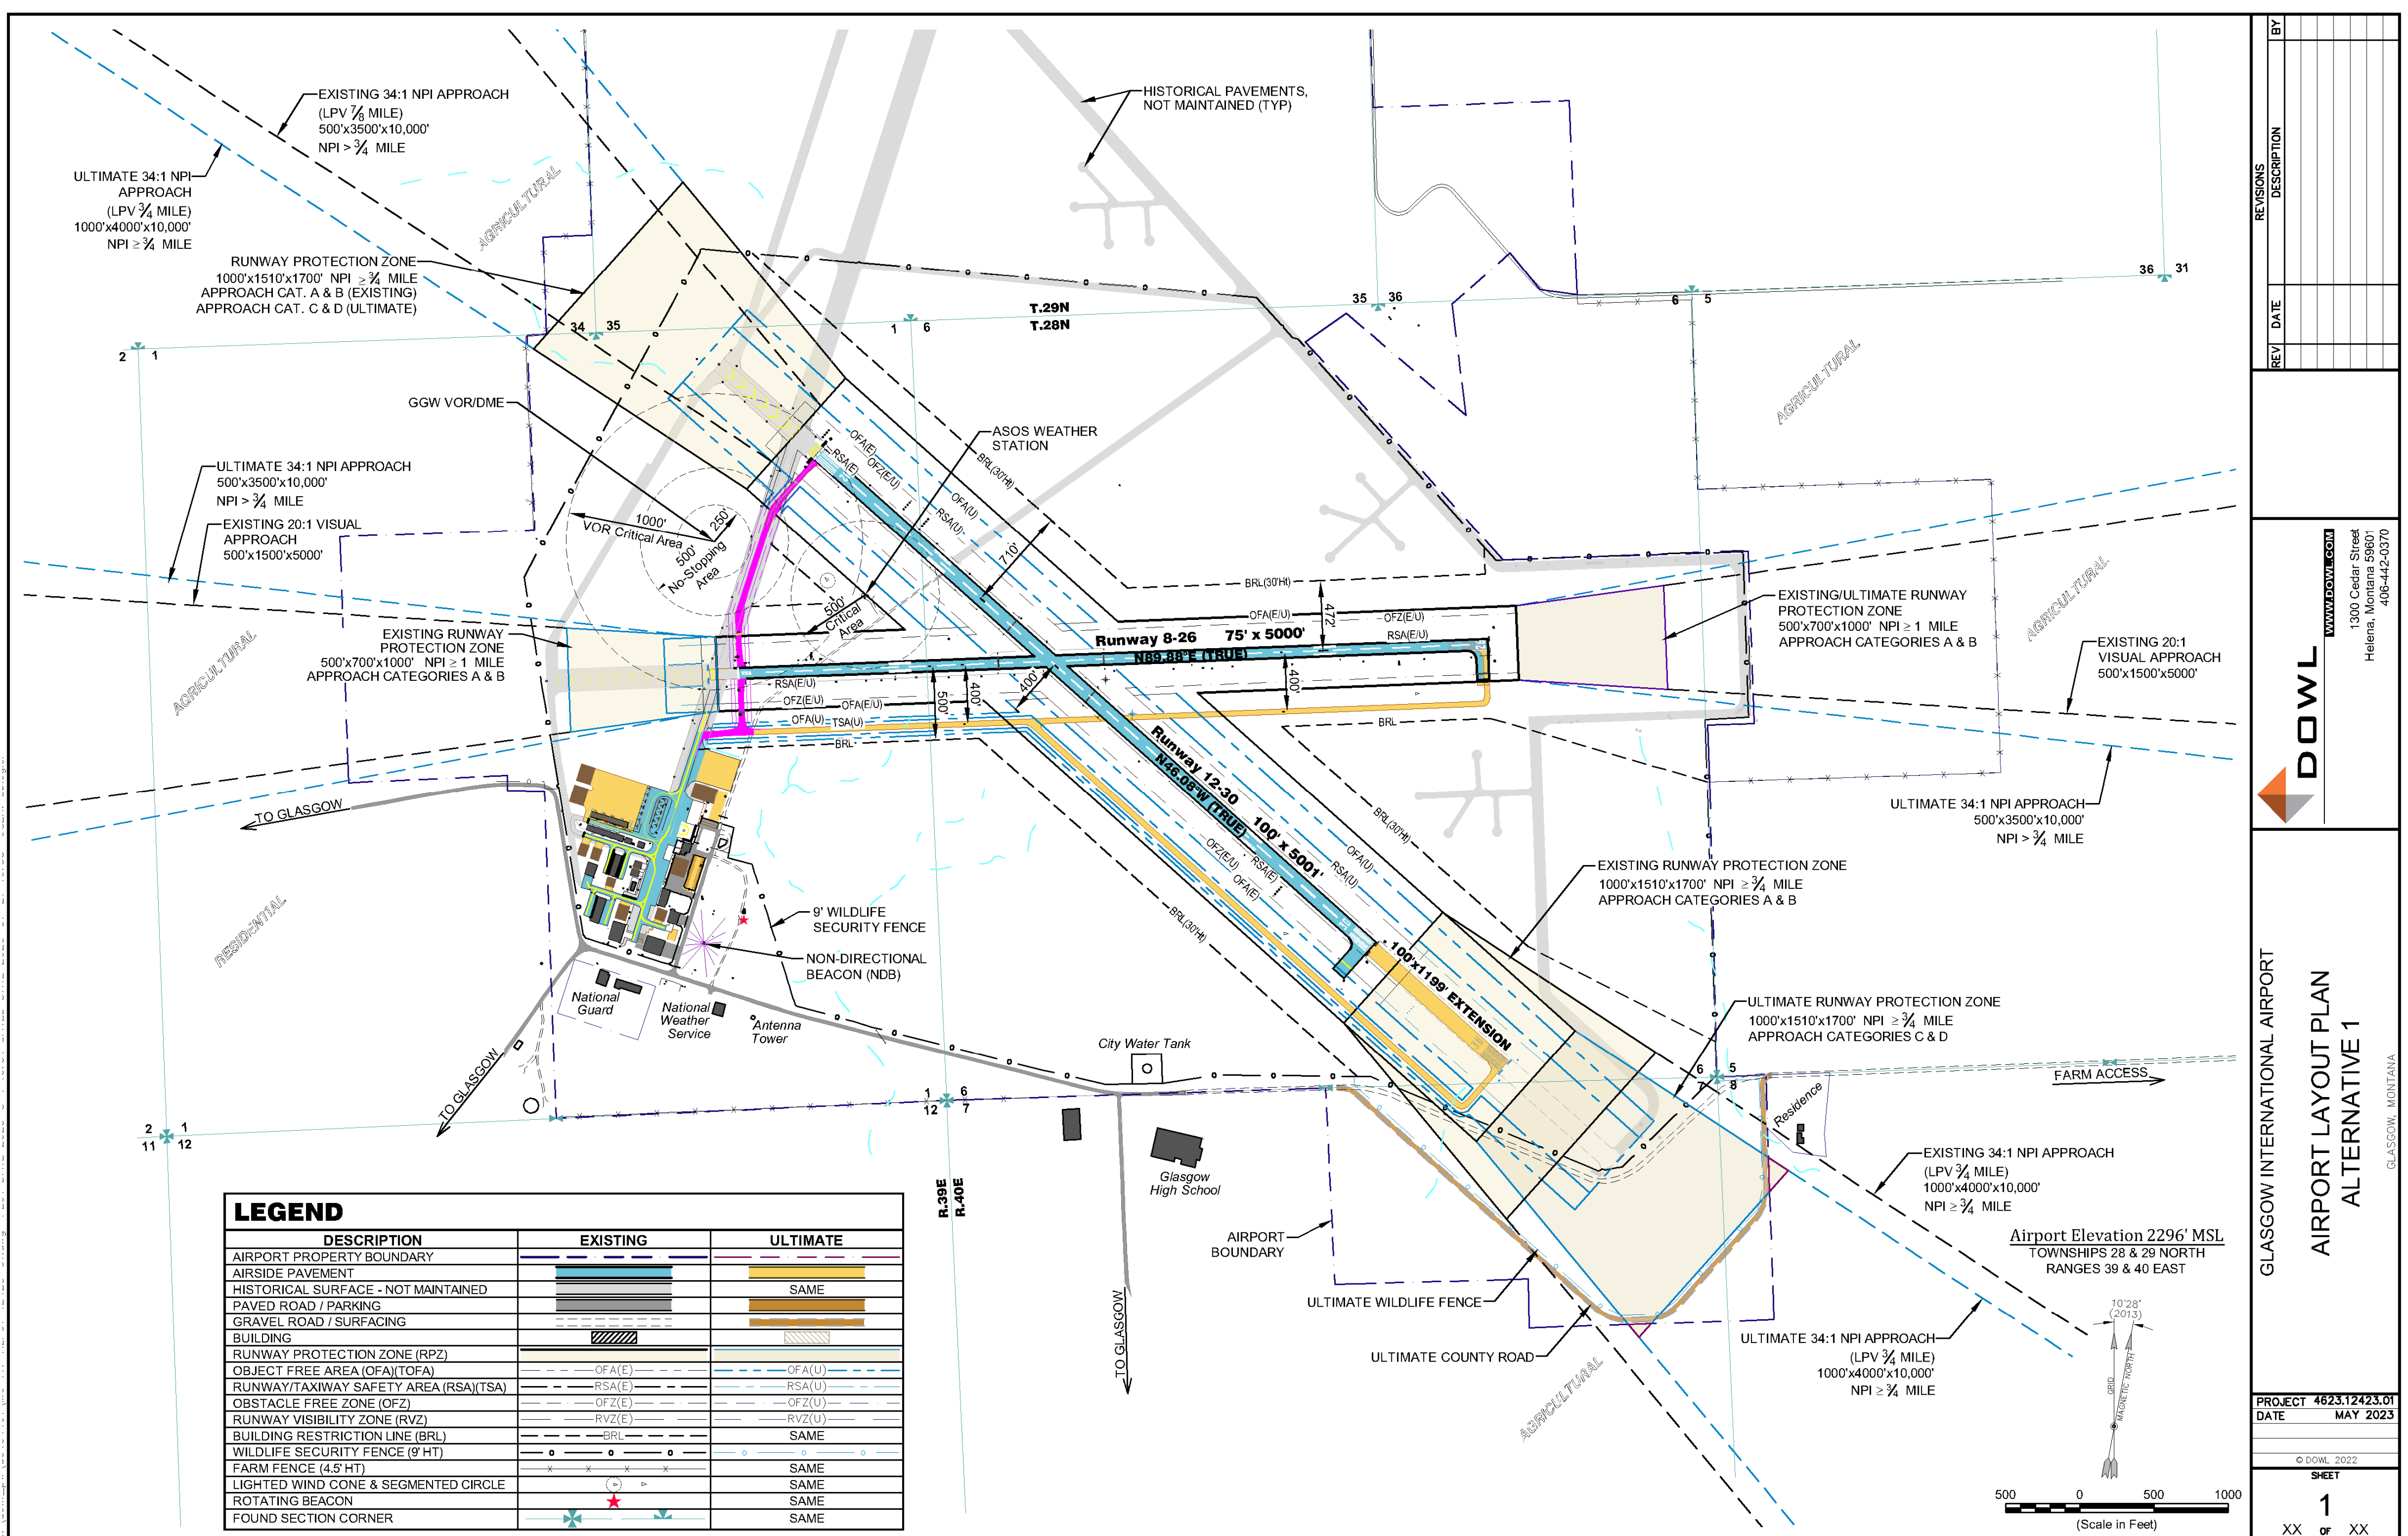

GGW Taxiway Alternatives – Concept 1

GLASGOW INTERNATIONAL AIRPORT
TERMINAL AREA PLAN
ALTERNATIVE 1

PROJECT 4823.12423.01
DATE MAY 2023

© DOWL 2022
SHEET 3
XX of XX

DOWL
1300 Cedar Street
Helena, Montana 59601
406-442-0370

GLASGOW INTERNATIONAL AIRPORT
AIRPORT LAYOUT PLAN
ALTERNATIVE 1

PROJECT 4823.12423.01
DATE MAY 2023

© DOWL 2022
SHEET 1
XX of XX

DOWL
1300 Cedar Street
Helena, Montana 59601
406-442-0370