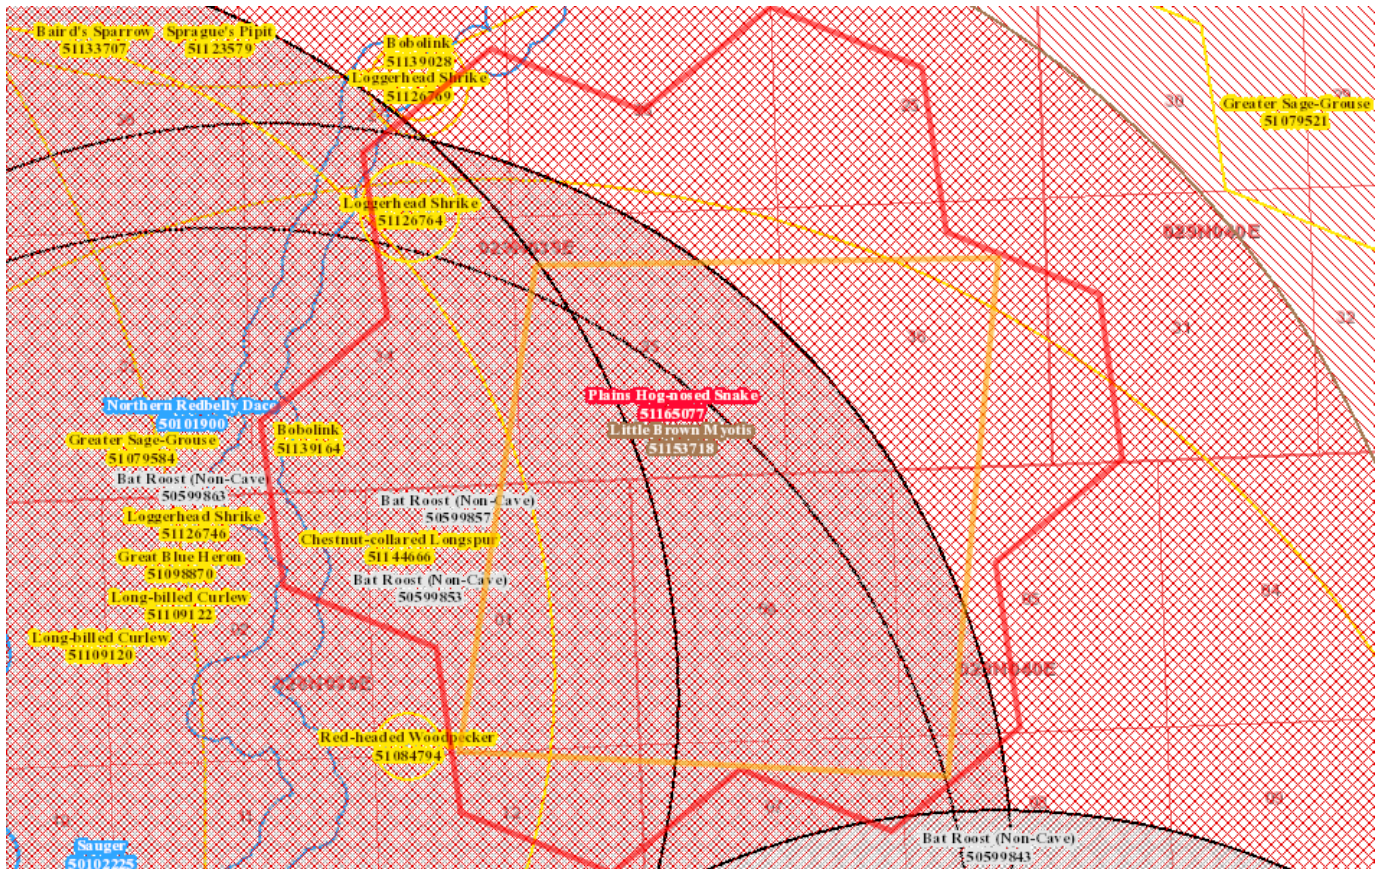

Legend			
Model Icons	Habitat Icons	Range Icons	Num Obs
Suitable (native range)	Common	Native / Year-round	Count of obs with 'good precision' (<=1000m)
Optimal Suitability	Occasional	Summer	+ indicates additional 'poor precision' obs (1001m-10,000m)
Moderate Suitability	Non-native	Winter	
Low Suitability	Historical	Migratory	
Suitable (introduced range)			

Native Species

Summarized by: **Glasgow Airport (Custom Area of Interest)**

Filtered by:

Native Species reports are filtered for Species with MT Status = Species of Concern, Special Status, Important Animal Habitat, Potential SOC

or **Global Rank = G1, G2**

or **MT State Rank = S1, S2**

or **USFWS = LE: Listed endangered, LT: Listed threatened**

or **BLM = Endangered, Threatened**

or **FWP SWAP = SGCN1, SGCN2, SGCN3**

or **Plant Threat Score = Very High, High**

or **CCVI = Extremely Vulnerable, Highly Vulnerable**

Species Occurrences

Species	USFWS	Sec7	# SO	# Obs	Predicted Model	Range
F - Northern Redbelly Dace (<i>Chrosomus eos</i>) SOC			1			
View in Field Guide View Predicted Models View Range Maps Species of Concern - Native Species Global: G5 State: S3 FWP SWAP: SGCN3 Delineation Criteria Stream reaches and standing water bodies where the species presence has been confirmed through direct capture or where they are believed to be present based on the professional judgement of a fisheries biologist due to confirmed presence in adjacent areas. In order to reflect the importance of adjacent terrestrial habitats to survival, stream reaches are buffered 100 meters, standing water bodies greater than 1 acre are buffered 50 meters, and standing water bodies less than 1 acre are buffered 30 meters into the terrestrial habitat based on PACFISH/INFISH Riparian Conservation Area standards. (Last Updated: Jul 18, 2022) Predicted Models: 29% Suitable (native range) (deductive)						
B - Bobolink (<i>Dolichonyx oryzivorus</i>) SOC			2	1		
View in Field Guide View Predicted Models View Range Maps Species of Concern - Native Species Global: G5 State: S3B USFWS: MBTA; BCC10; BCC11; BCC17 FWP SWAP: SGCN3 PIF: 3 Delineation Criteria Confirmed breeding area based on the presence of a nest, chicks, or territorial adults during the breeding season. Point observation location is buffered by a minimum distance of 150 meters in order to conservatively encompass male territory size reported for the species and otherwise is buffered by the locational uncertainty associated with the observation up to a maximum distance of 10,000 meters. (Last Updated: Jun 30, 2023) Predicted Models: 14% Optimal (inductive), 43% Moderate (inductive), 43% Low (inductive)