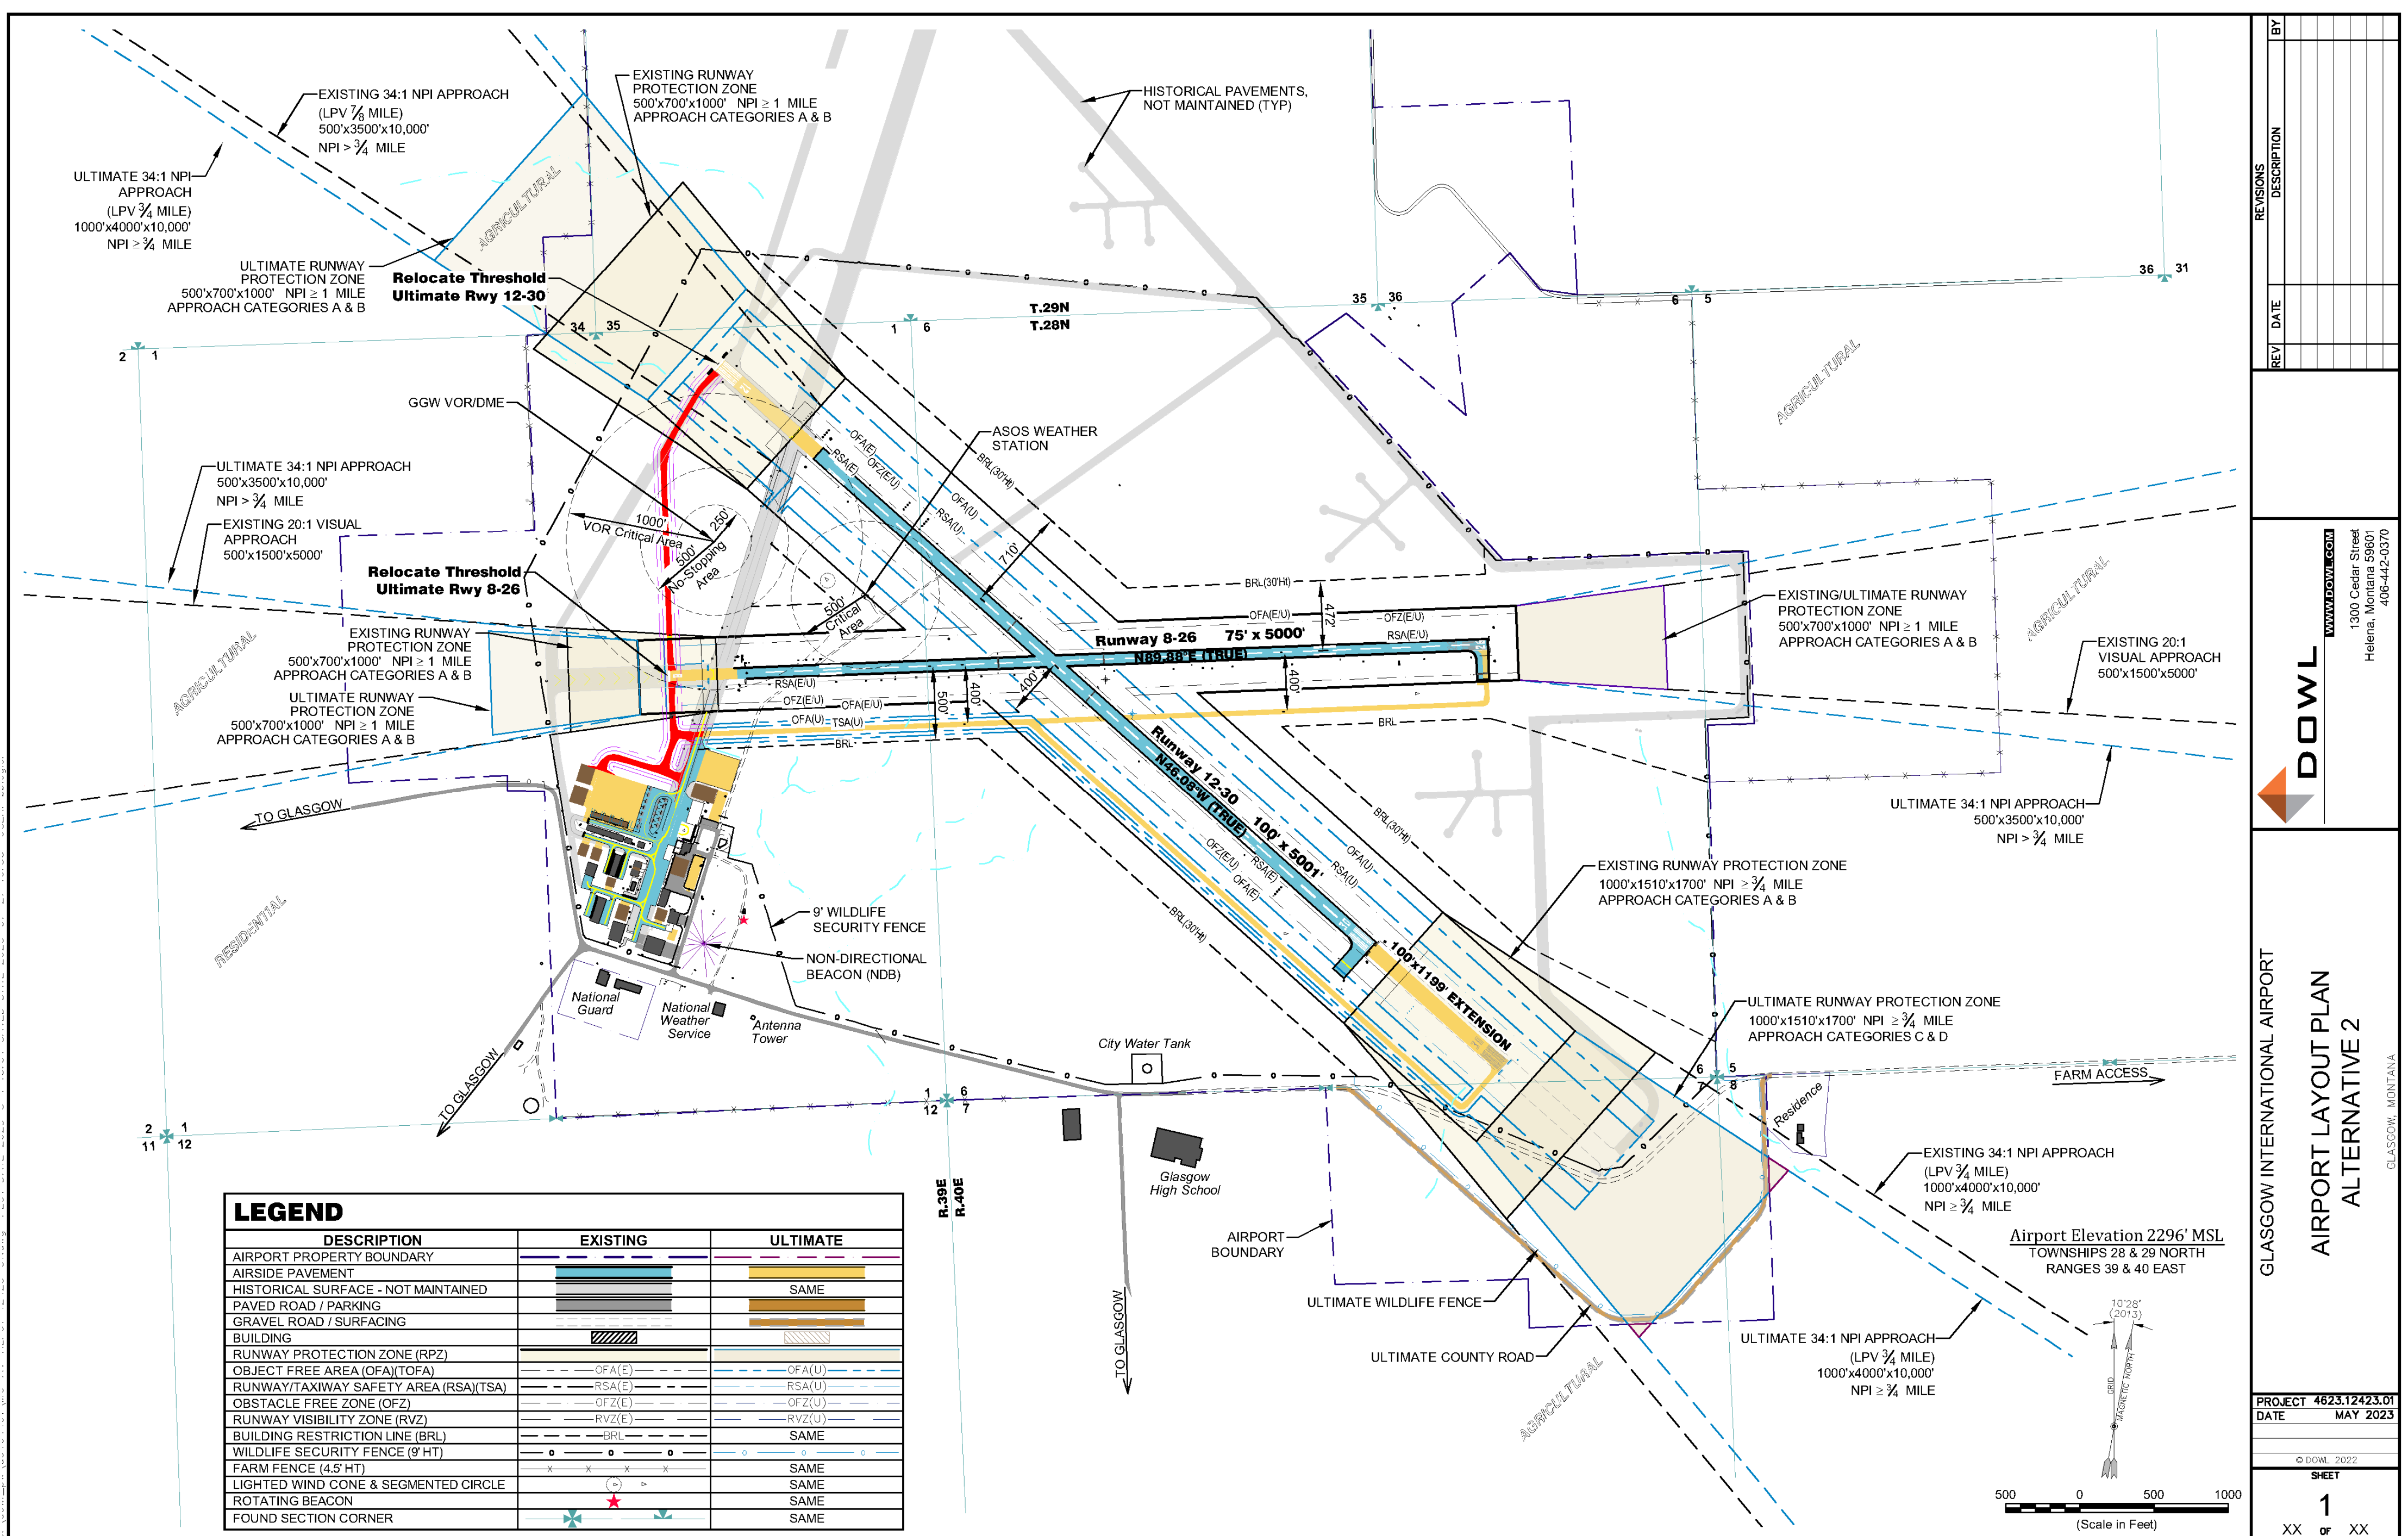

GGW Taxiway Alternatives – Concept 2

GLASGOW INTERNATIONAL AIRPORT
TERMINAL AREA PLAN
ALTERNATIVE 2

PROJECT 4823.12423.01
DATE MAY 2023

© DOWL 2022
SHEET 3
XX of XX

DOWL
1300 Cedar Street
Helena, Montana 59601
406-442-0370

GLASGOW INTERNATIONAL AIRPORT
AIRPORT LAYOUT PLAN
ALTERNATIVE 2

PROJECT 4823.12423.01
DATE MAY 2023

© DOWL 2022
SHEET 1
XX of XX

DOWL
1300 Cedar Street
Helena, Montana 59601
406-442-0370