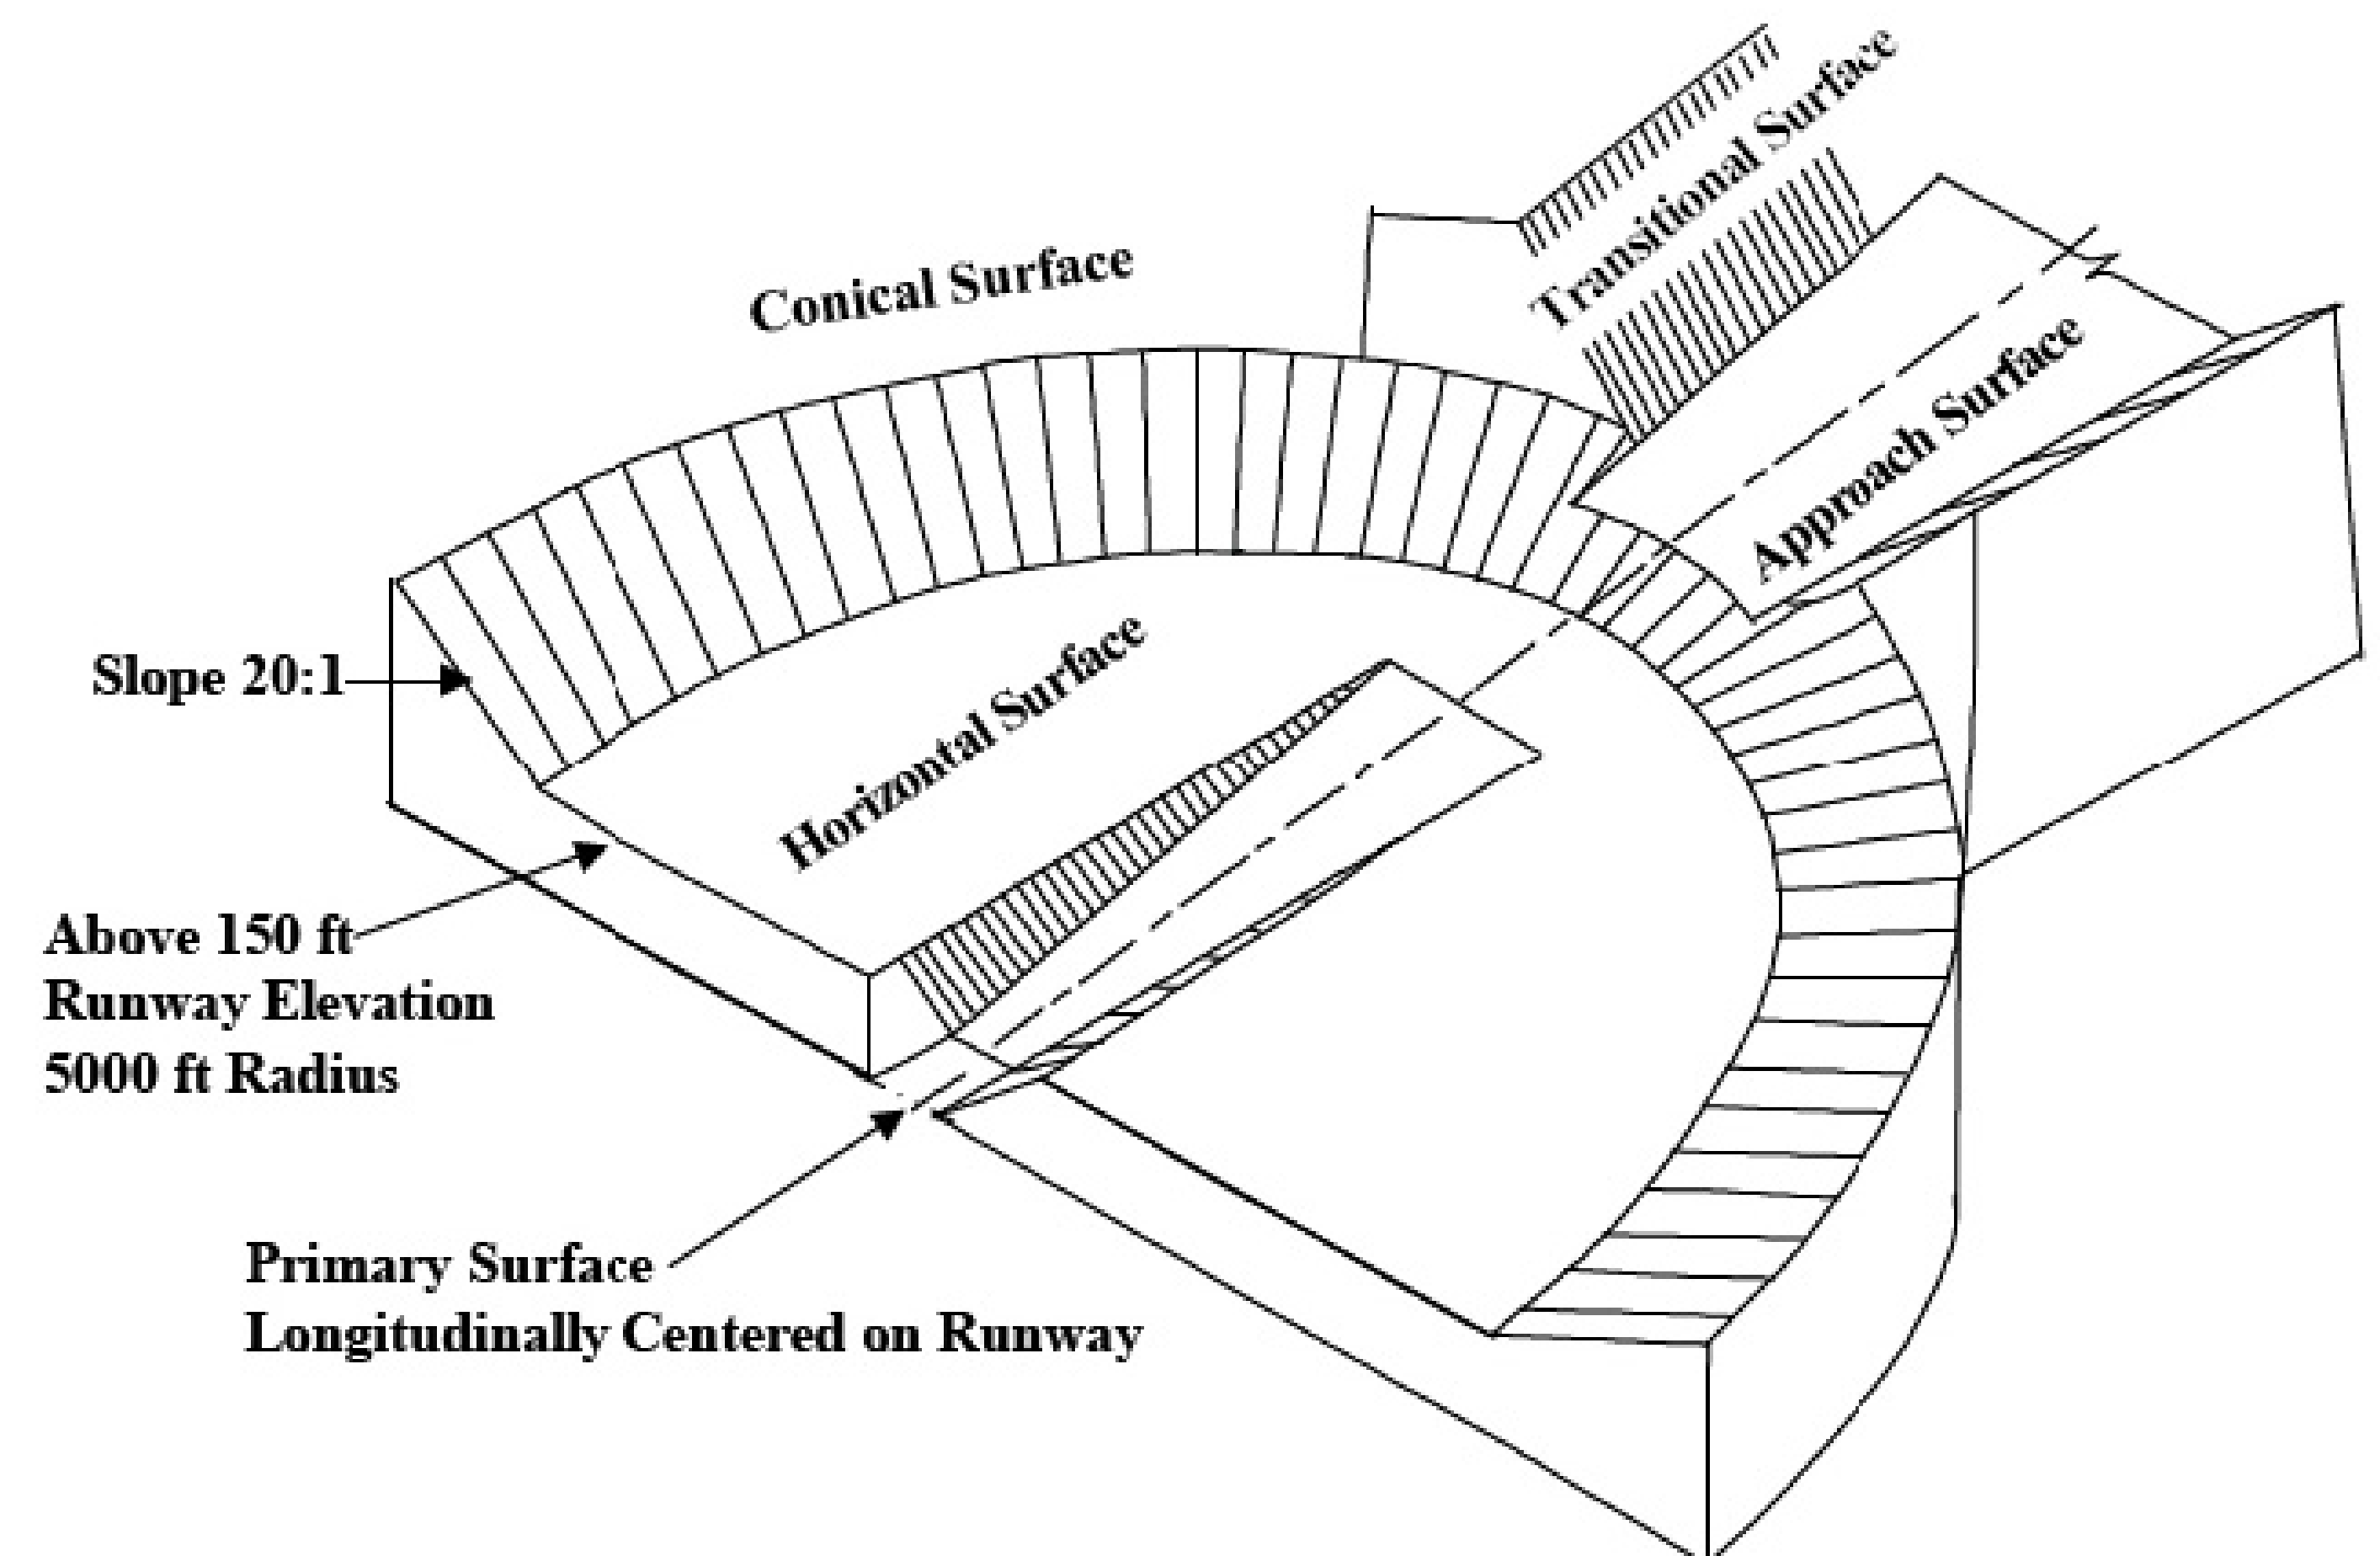

FAA Part 77 Airport Imaginary Surfaces – Obstruction Protection

OBSTRUCTION IDENTIFICATION SURFACES
FEDERAL AVIATION REGULATIONS PART 77

DIM	ITEM	DIMENSIONAL STANDARDS (FEET)					
		VISUAL RUNWAY		NON - PRECISION INSTRUMENT RUNWAY			PRECISION INSTRUMENT RUNWAY
		A	B	A	B		
				C	D		
A	WIDTH OF PRIMARY SURFACE AND APPROACH SURFACE WIDTH AT INNER END	250	500	500	500	1,000	1,000
B	RADIUS OF HORIZONTAL SURFACE	5,000	5,000	5,000	10,000	10,000	10,000
		VISUAL APPROACH		NON - PRECISION INSTRUMENT APPROACH			PRECISION INSTRUMENT APPROACH
		A	B	A	B		
					C	D	
C	APPROACH SURFACE WIDTH AT END	1,250	1,500	2,000	3,500	4,000	16,000
D	APPROACH SURFACE LENGTH	5,000	5,000	5,000	10,000	10,000	*
E	APPROACH SLOPE	20:1	20:1	20:1	34:1	34:1	*

- A - UTILITY RUNWAYS
- B - RUNWAYS LARGER THAN UTILITY
- C - VISIBILITY MINIMUMS GREATER THAN 3/4 MILE
- D - VISIBILITY MINIMUMS AS LOW AS 3/4 MILE
- * - PRECISION INSTRUMENT APPROACH SLOPE IS 50:1 FOR INNER 10,000 FEET AND 40:1 FOR AN ADDITIONAL 40,000 FEET