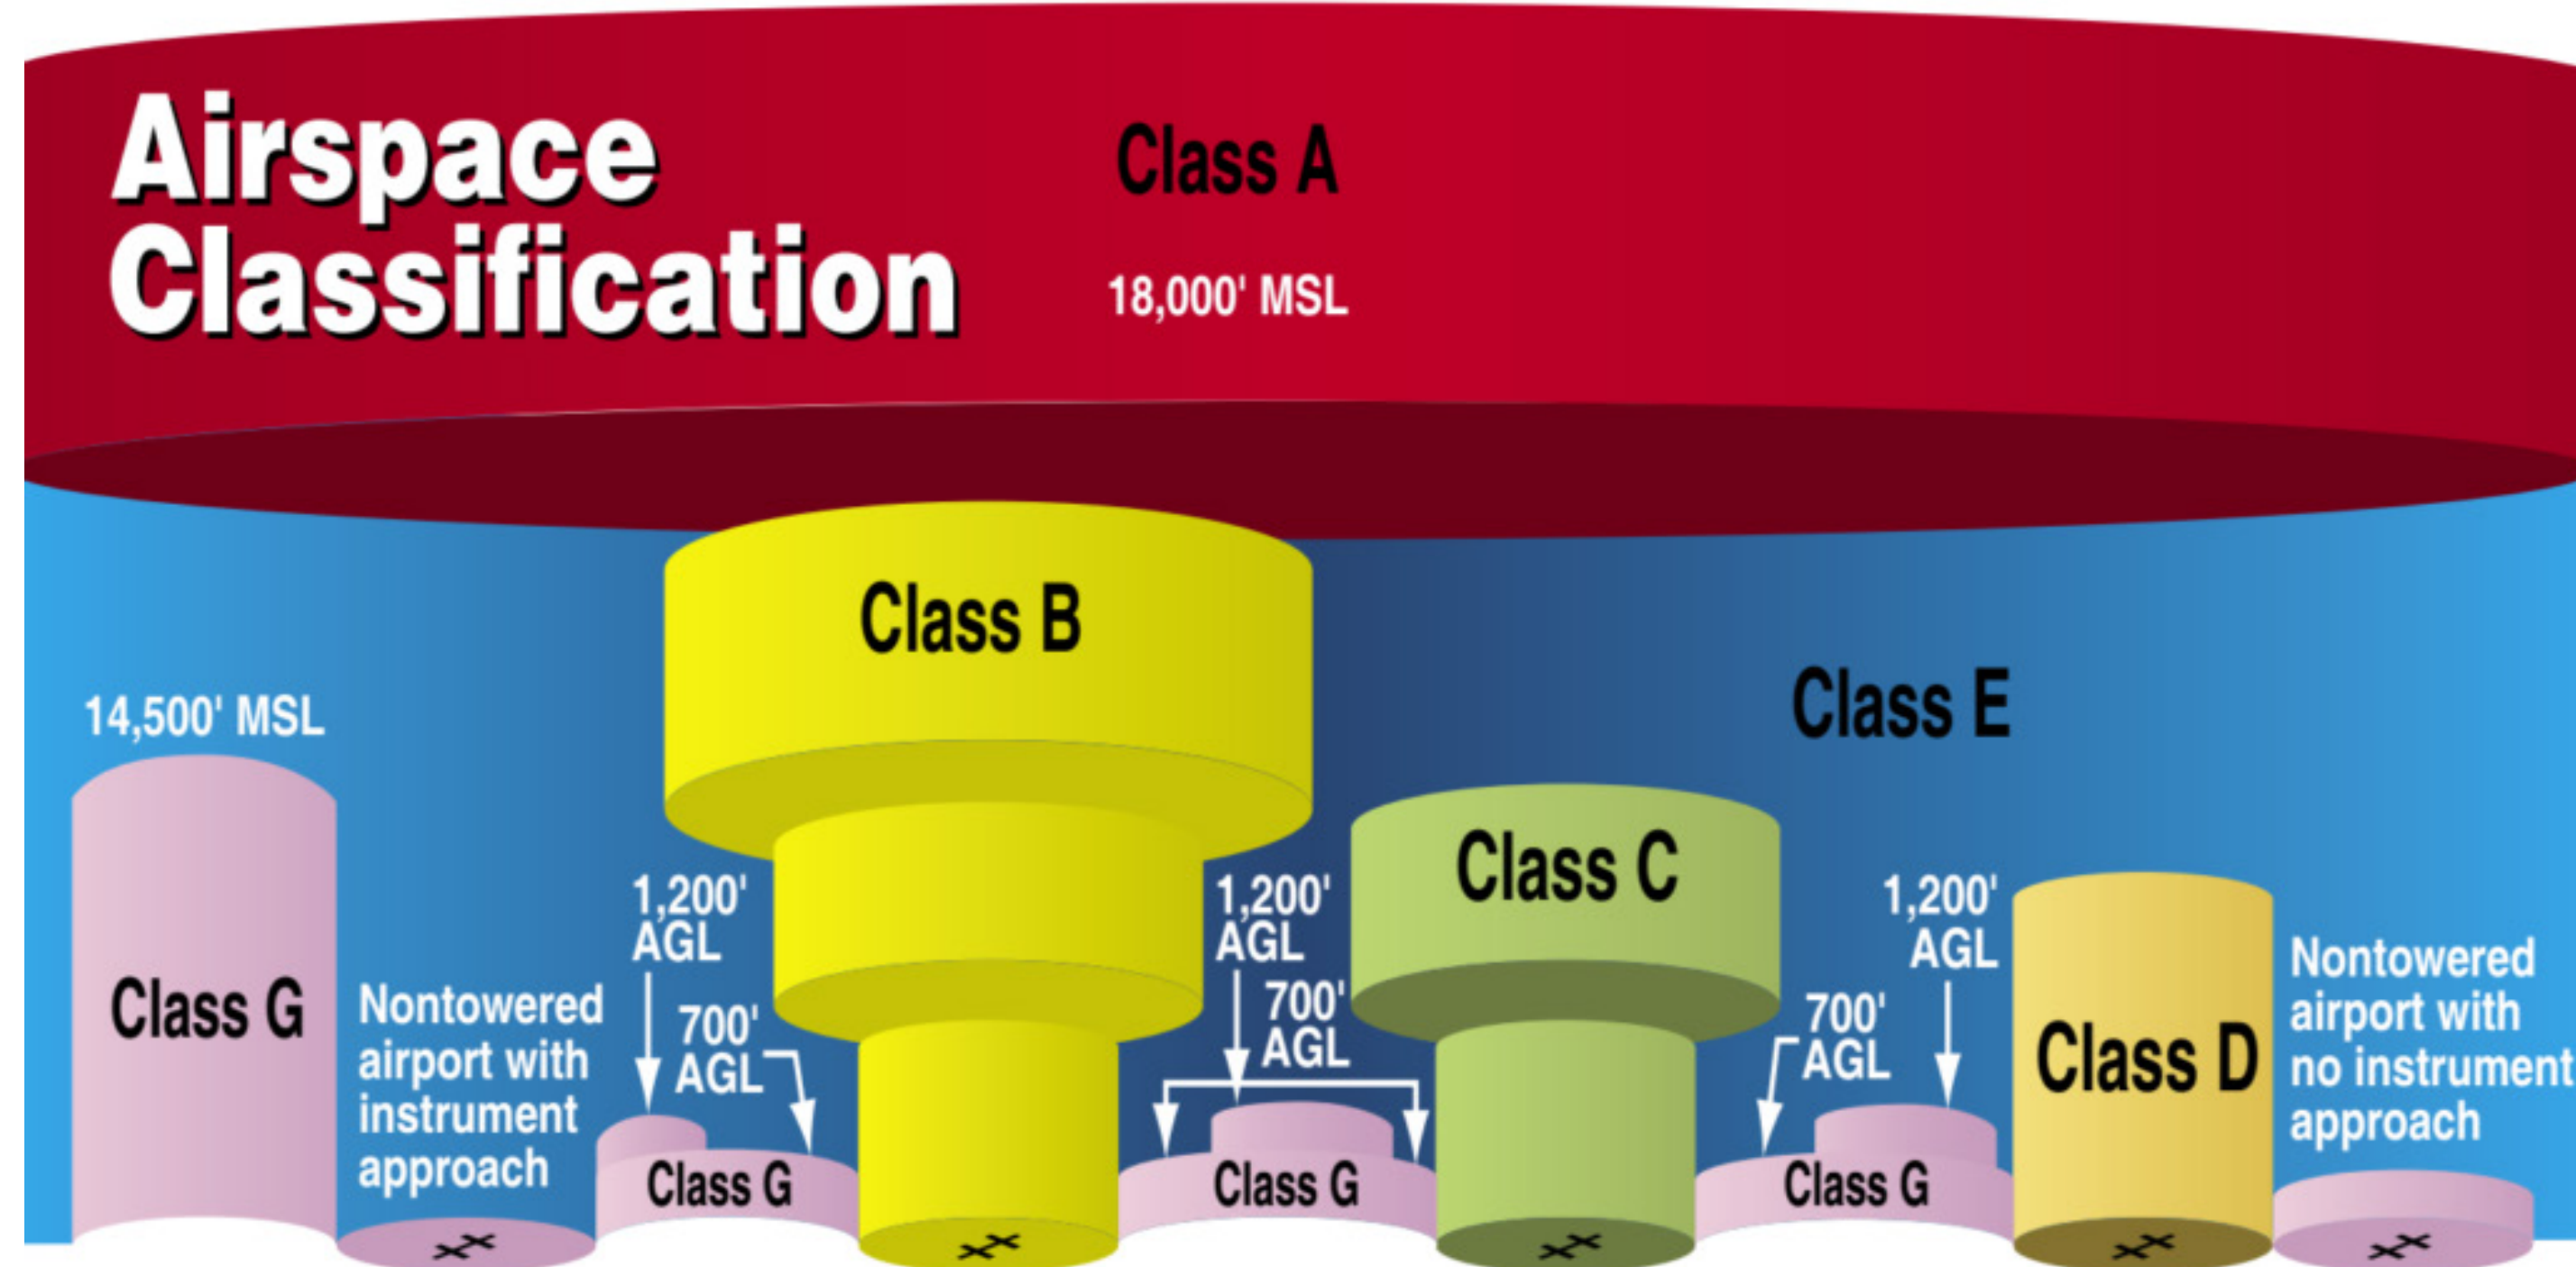

FAA Airspace & Related Charts

FAA Airspace Classes