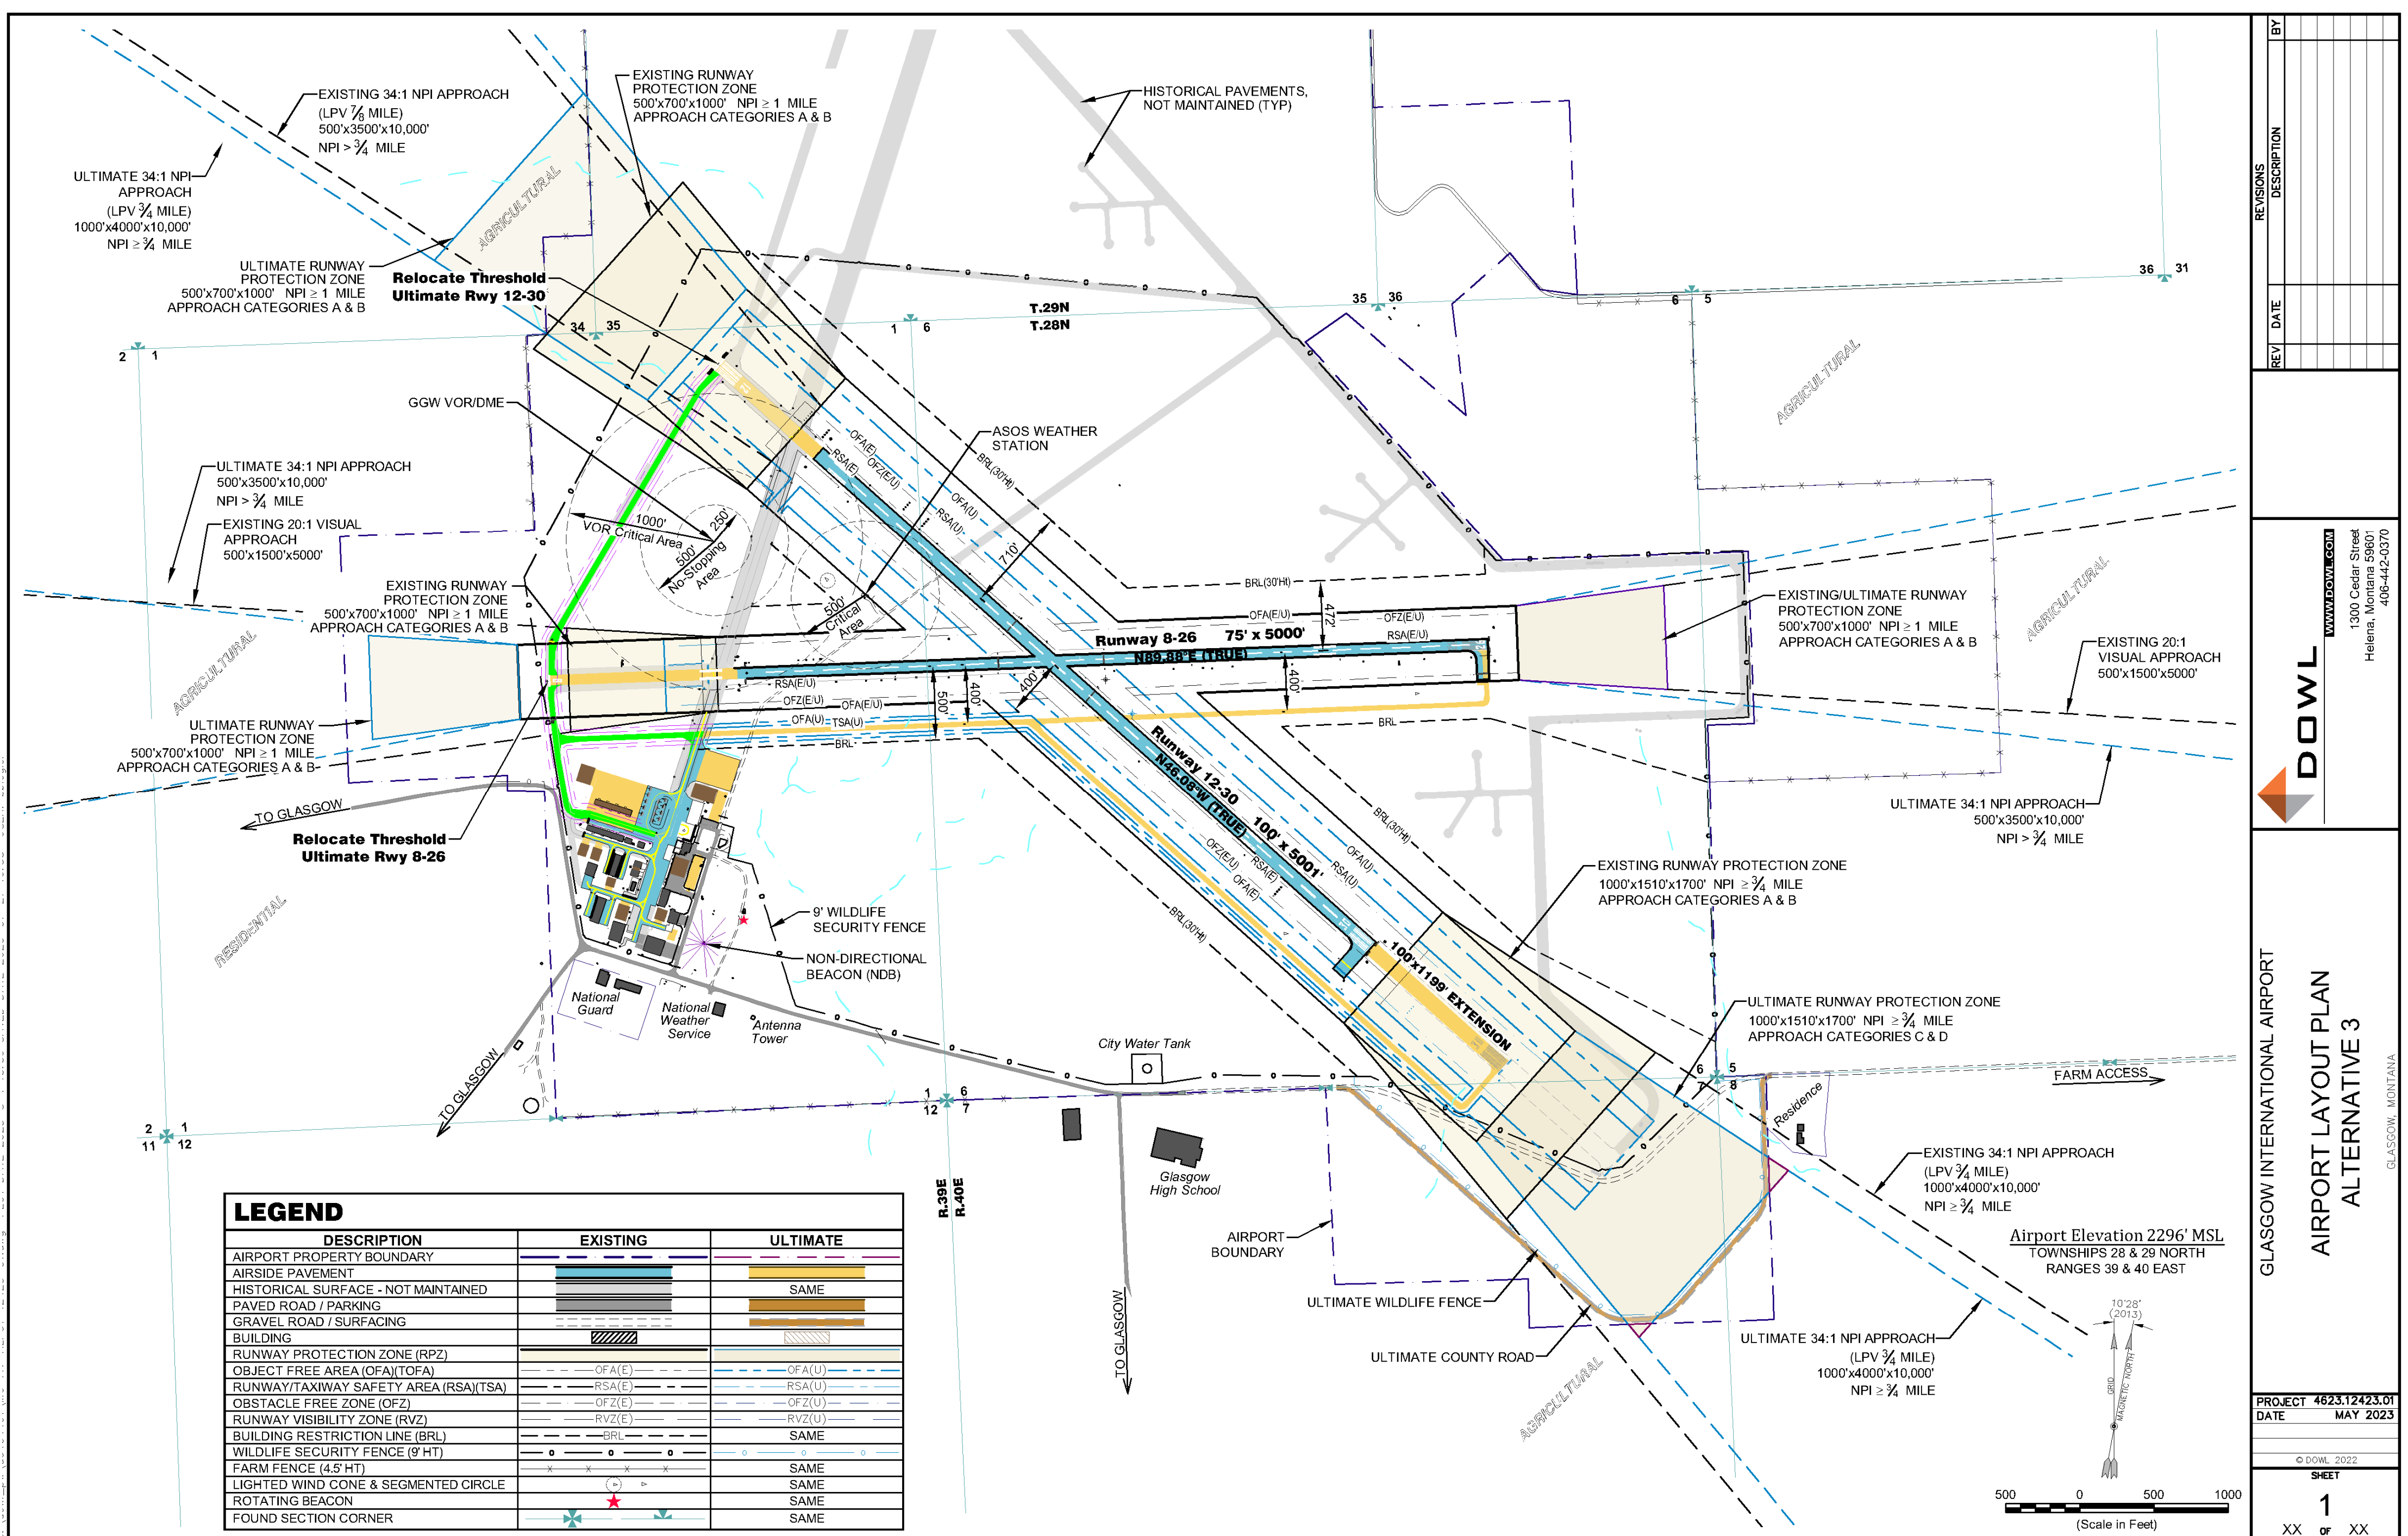

GGW Taxiway Alternatives – Concept 3

GLASGOW INTERNATIONAL AIRPORT
TERMINAL AREA PLAN
ALTERNATIVE 3

PROJECT 4823.12423.01
DATE MAY 2023

© DOWL 2022
SHEET 3
XX of XX

DOWL
1300 Cedar Street
Helena, Montana 59601
406-442-0370

GLASGOW INTERNATIONAL AIRPORT
AIRPORT LAYOUT PLAN
ALTERNATIVE 3

PROJECT 4823.12423.01
DATE MAY 2023

© DOWL 2022
SHEET 1
XX of XX

DOWL
1300 Cedar Street
Helena, Montana 59601
406-442-0370