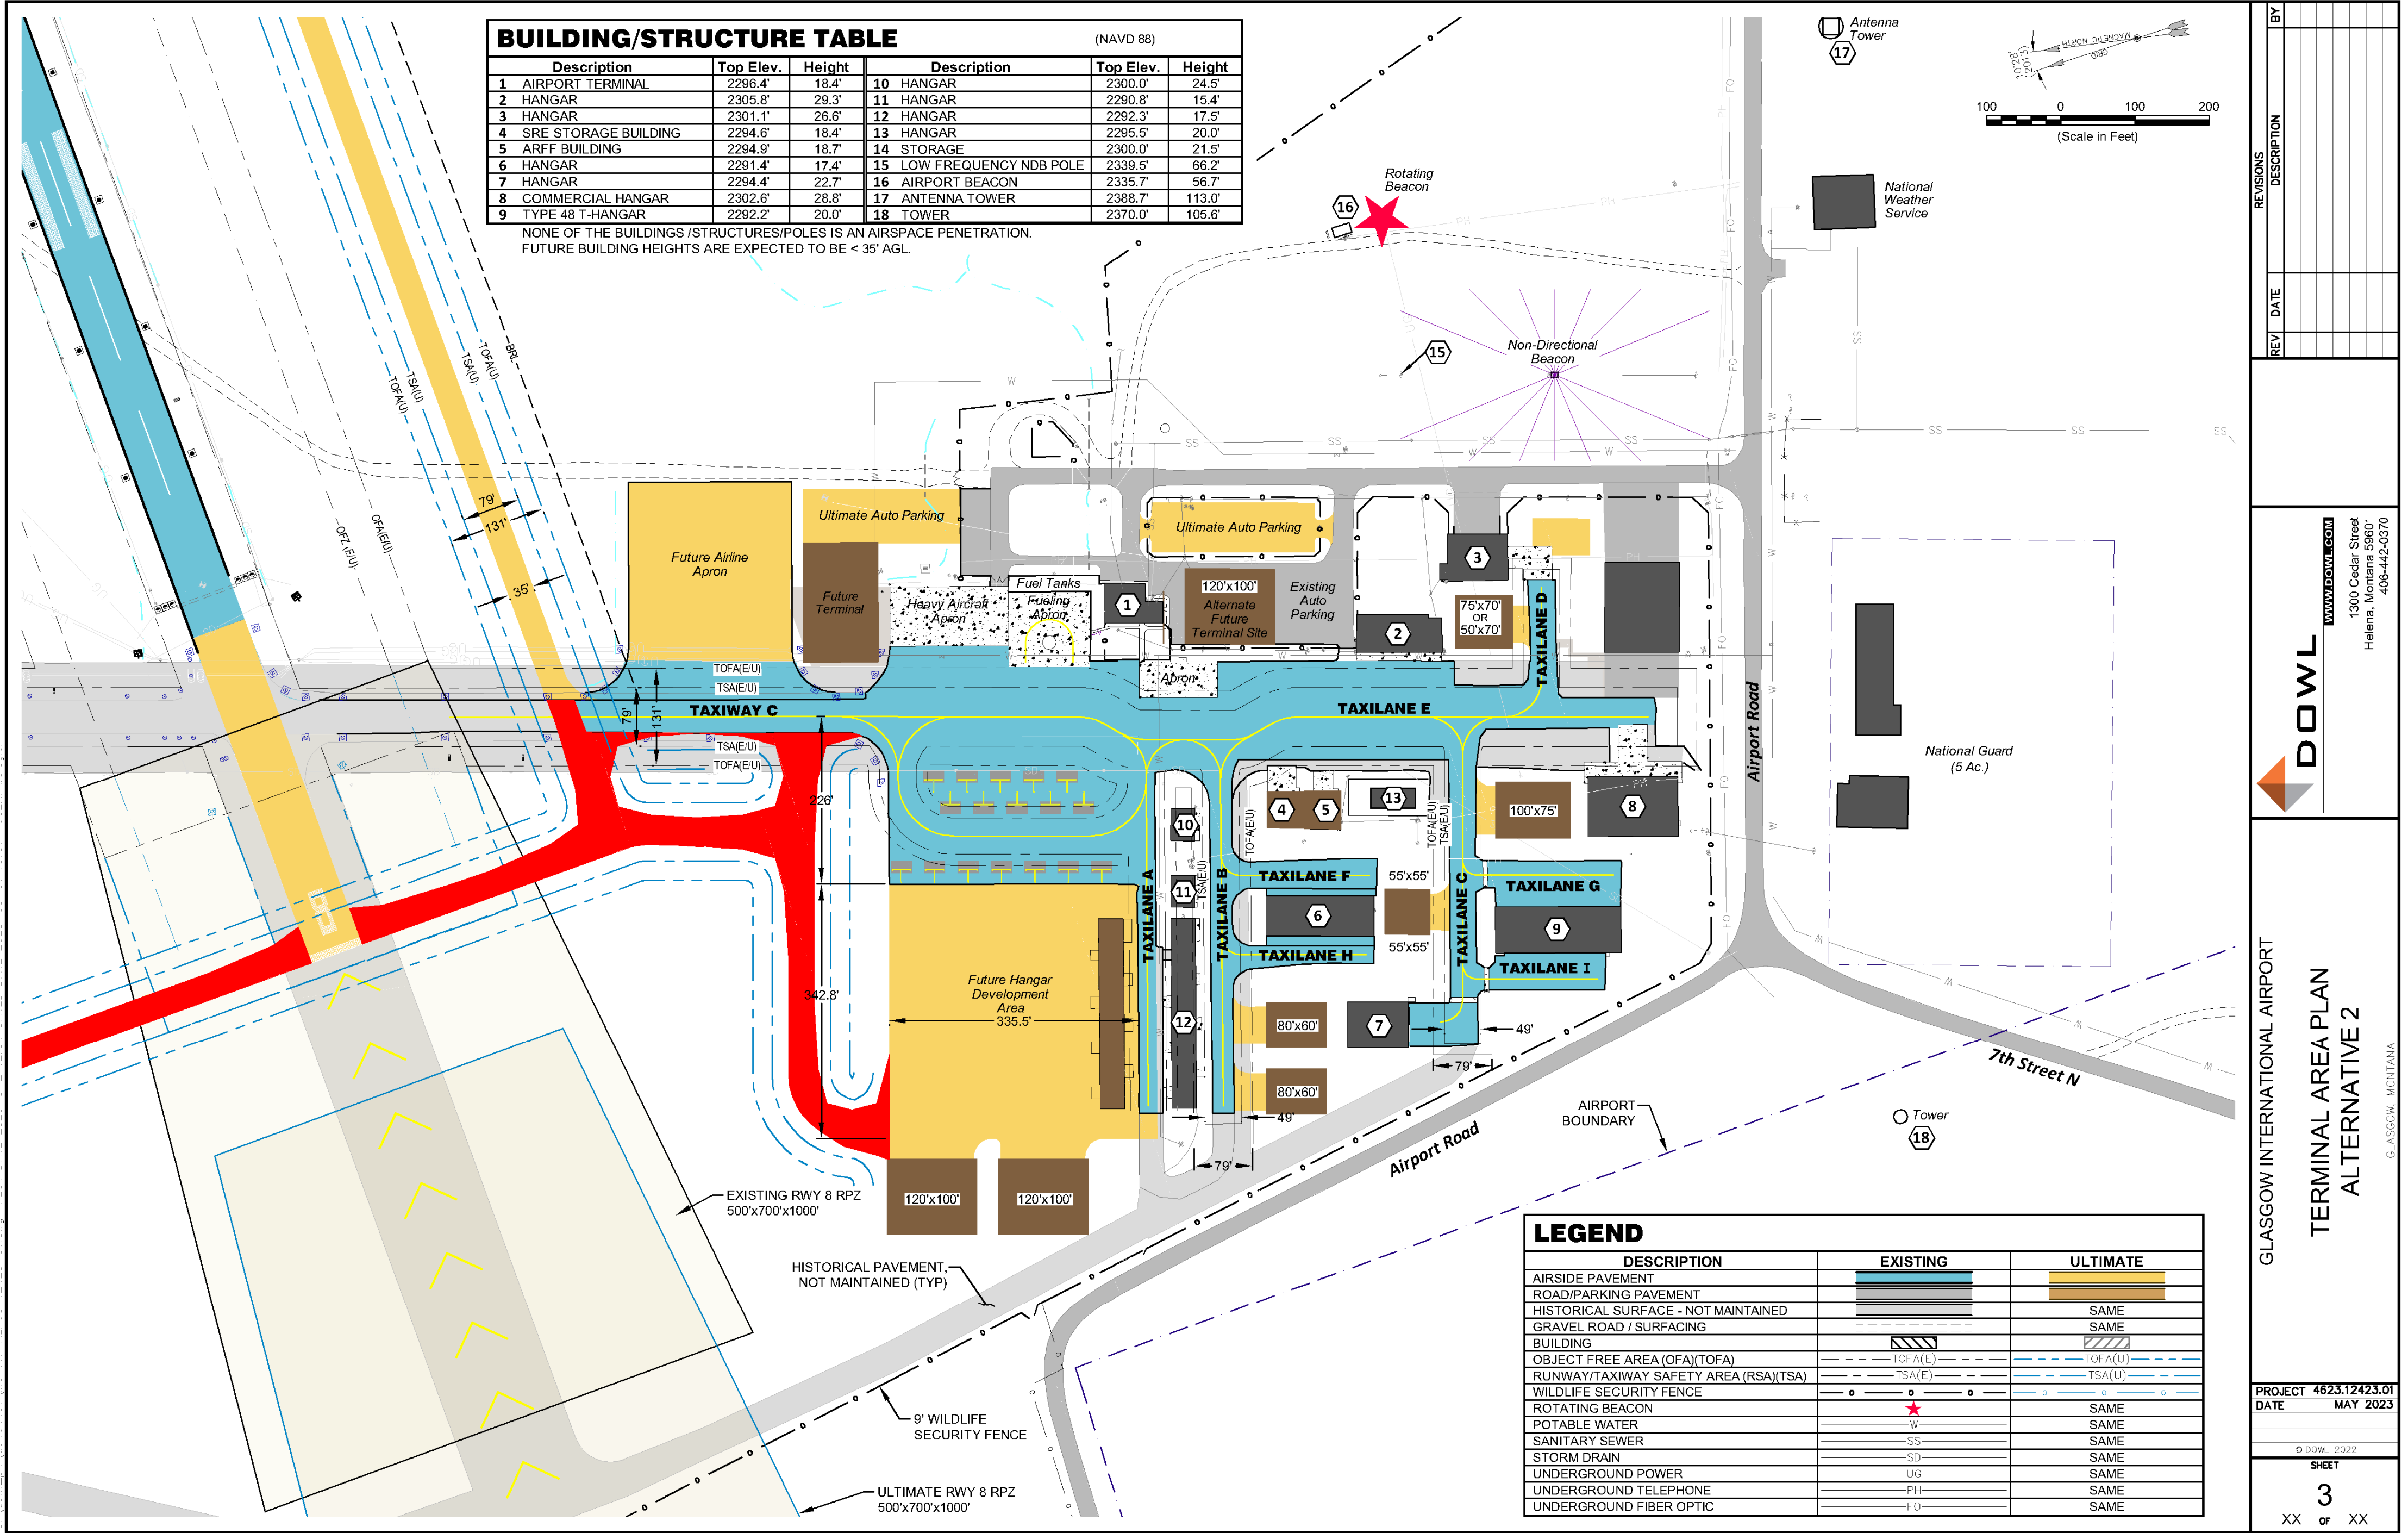

GGW Taxiway Alternatives – Concept 2

GLASGOW INTERNATIONAL AIRPORT
TERMINAL AREA PLAN
ALTERNATIVE 2

PROJECT 4823.12423.01
DATE MAY 2023

© DOWL 2022
SHEET 3
XX of XX

DOWL
1300 Cedar Street
Helena, Montana 59601
406-442-0370

GLASGOW INTERNATIONAL AIRPORT
AIRPORT LAYOUT PLAN
ALTERNATIVE 2

PROJECT 4823.12423.01
DATE MAY 2023

© DOWL 2022
SHEET 1
XX of XX

DOWL
1300 Cedar Street
Helena, Montana 59601
406-442-0370