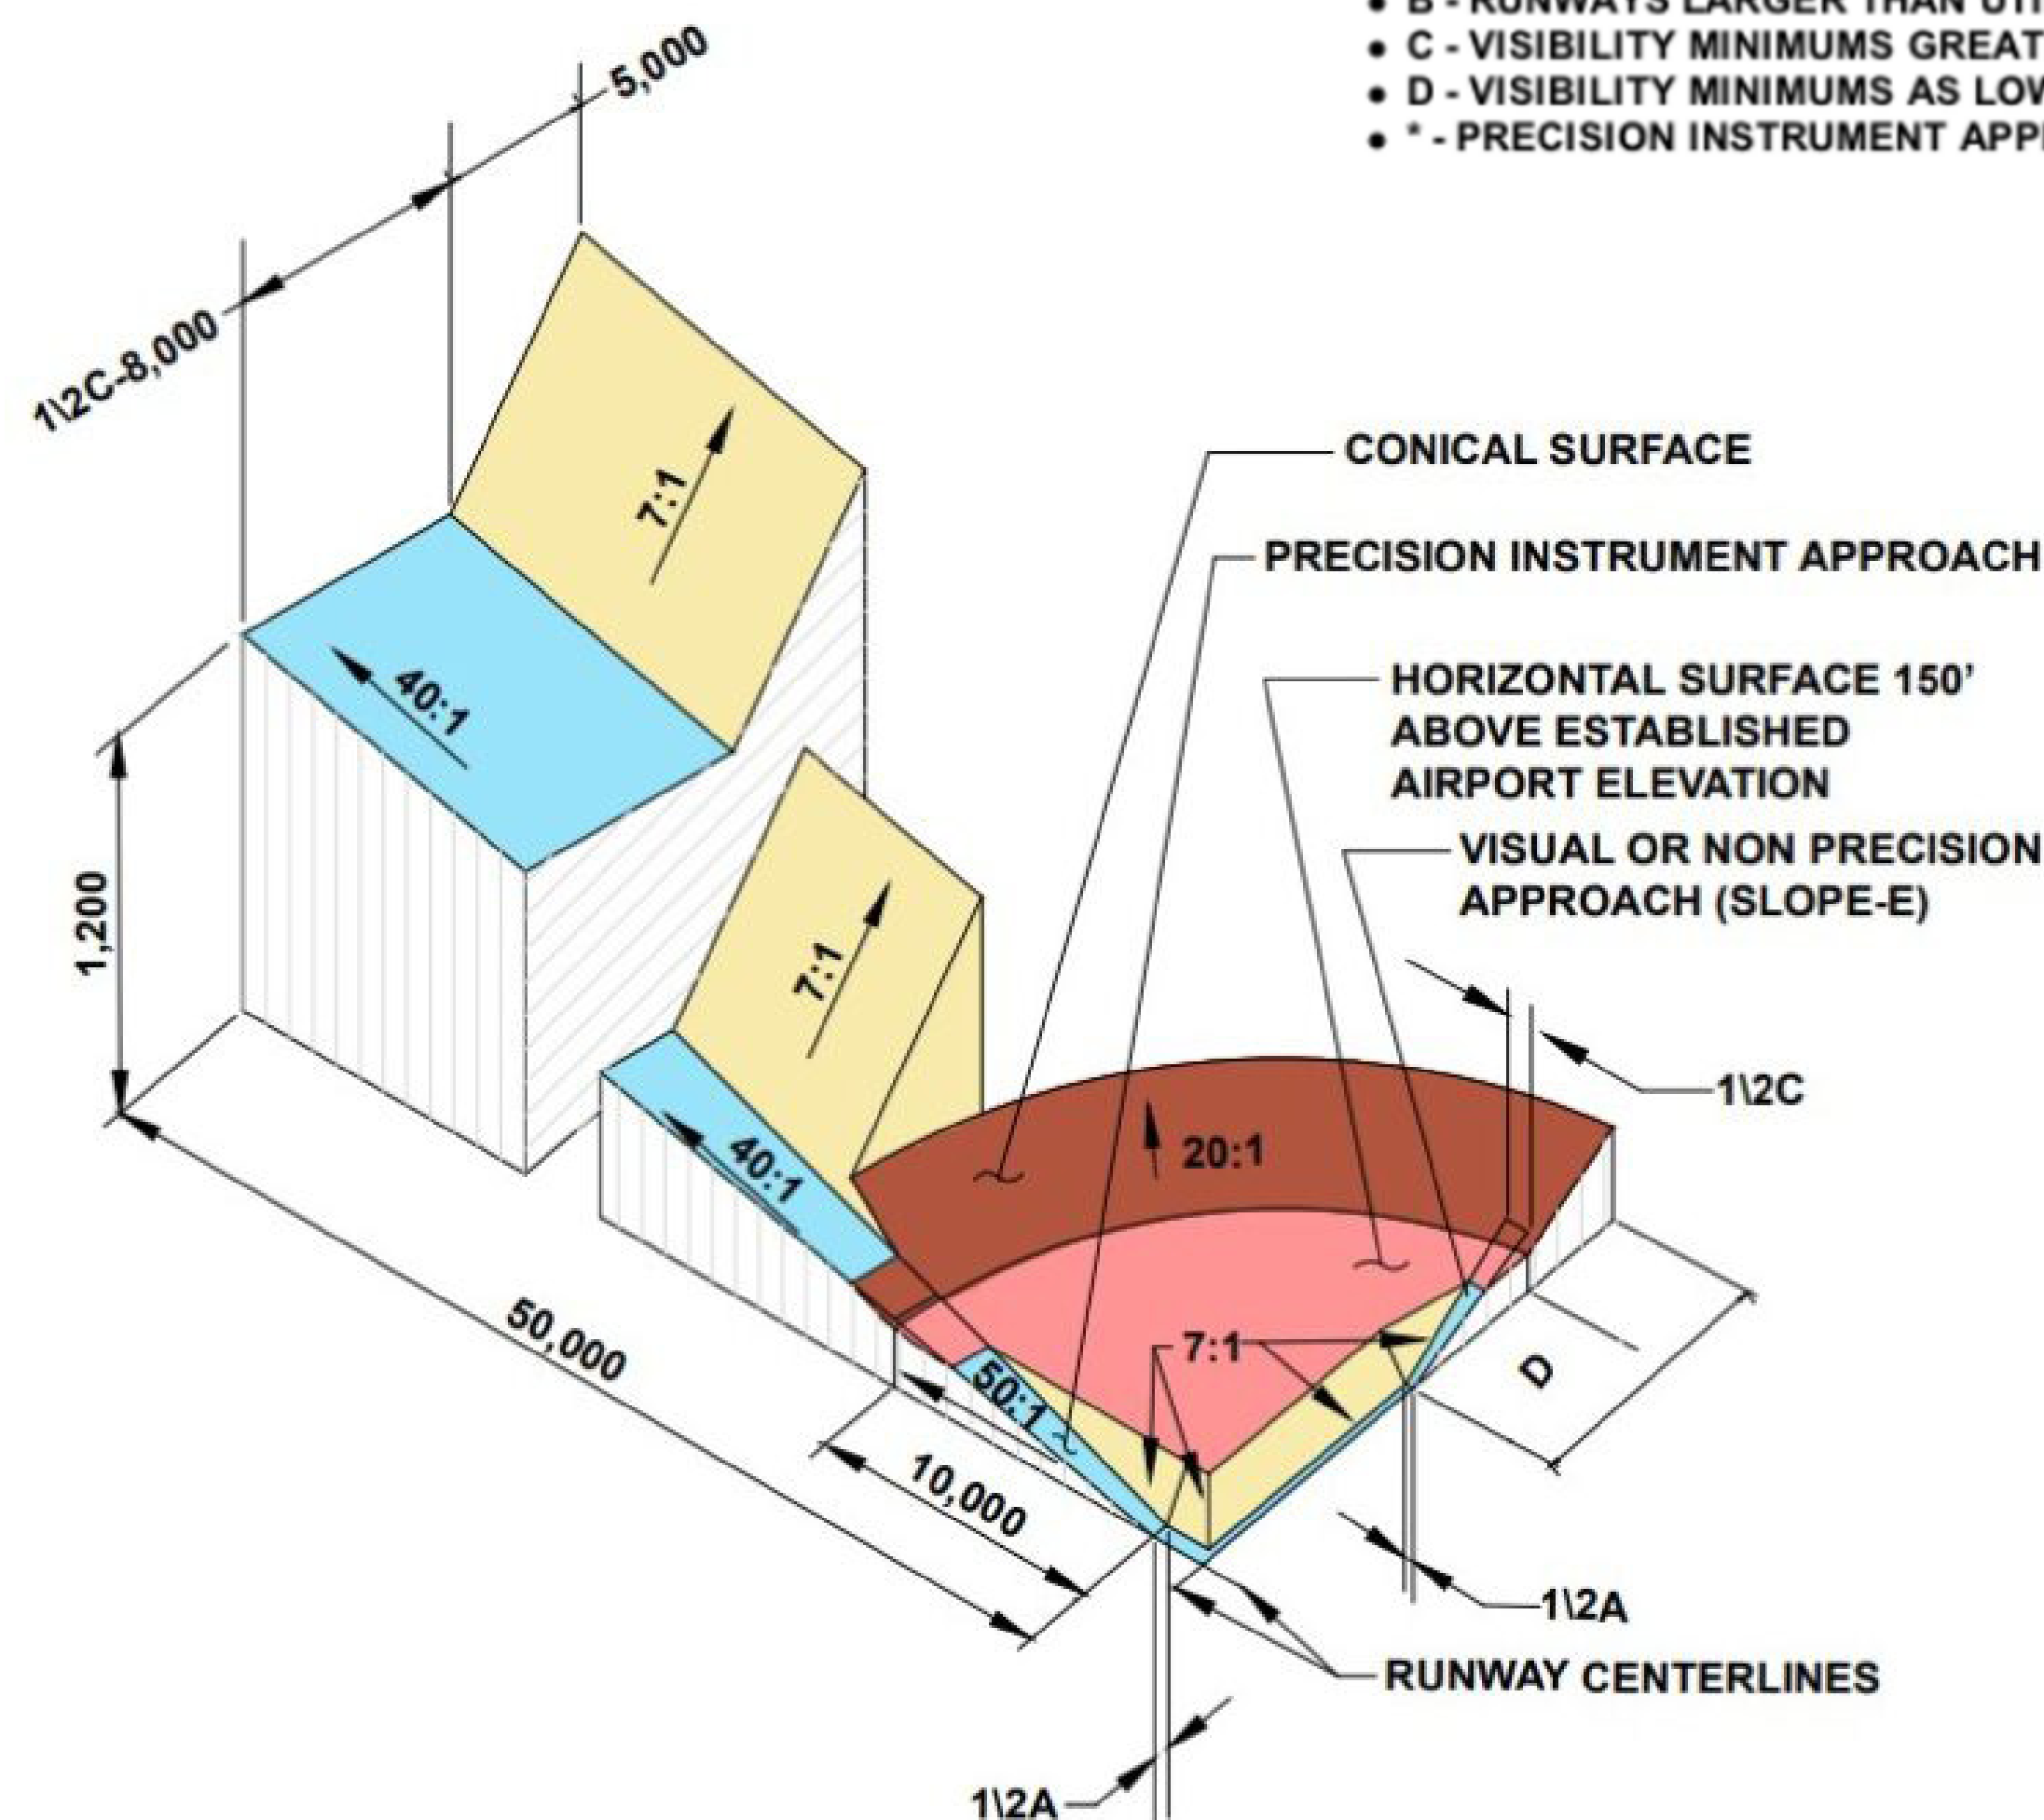

FAA Part 77 Airport Imaginary Surfaces – Obstruction Protection

OBSTRUCTION IDENTIFICATION SURFACES
FEDERAL AVIATION REGULATIONS PART 77

DIM	ITEM	DIMENSIONAL STANDARDS (FEET)					
		VISUAL RUNWAY		NON - PRECISION INSTRUMENT RUNWAY			PRECISION INSTRUMENT RUNWAY
		A	B	A	B		
				C	D		
A	WIDTH OF PRIMARY SURFACE AND APPROACH SURFACE WIDTH AT INNER END	250	500	500	500	1,000	1,000
B	RADIUS OF HORIZONTAL SURFACE	5,000	5,000	5,000	10,000	10,000	10,000
		VISUAL APPROACH		NON - PRECISION INSTRUMENT APPROACH			PRECISION INSTRUMENT APPROACH
		A	B	A	B		
					C	D	
C	APPROACH SURFACE WIDTH AT END	1,250	1,500	2,000	3,500	4,000	16,000
D	APPROACH SURFACE LENGTH	5,000	5,000	5,000	10,000	10,000	*
E	APPROACH SLOPE	20:1	20:1	20:1	34:1	34:1	*

- A - UTILITY RUNWAYS
- B - RUNWAYS LARGER THAN UTILITY
- C - VISIBILITY MINIMUMS GREATER THAN 3/4 MILE
- D - VISIBILITY MINIMUMS AS LOW AS 3/4 MILE
- * - PRECISION INSTRUMENT APPROACH SLOPE IS 50:1 FOR INNER 10,000 FEET AND 40:1 FOR AN ADDITIONAL 40,000 FEET