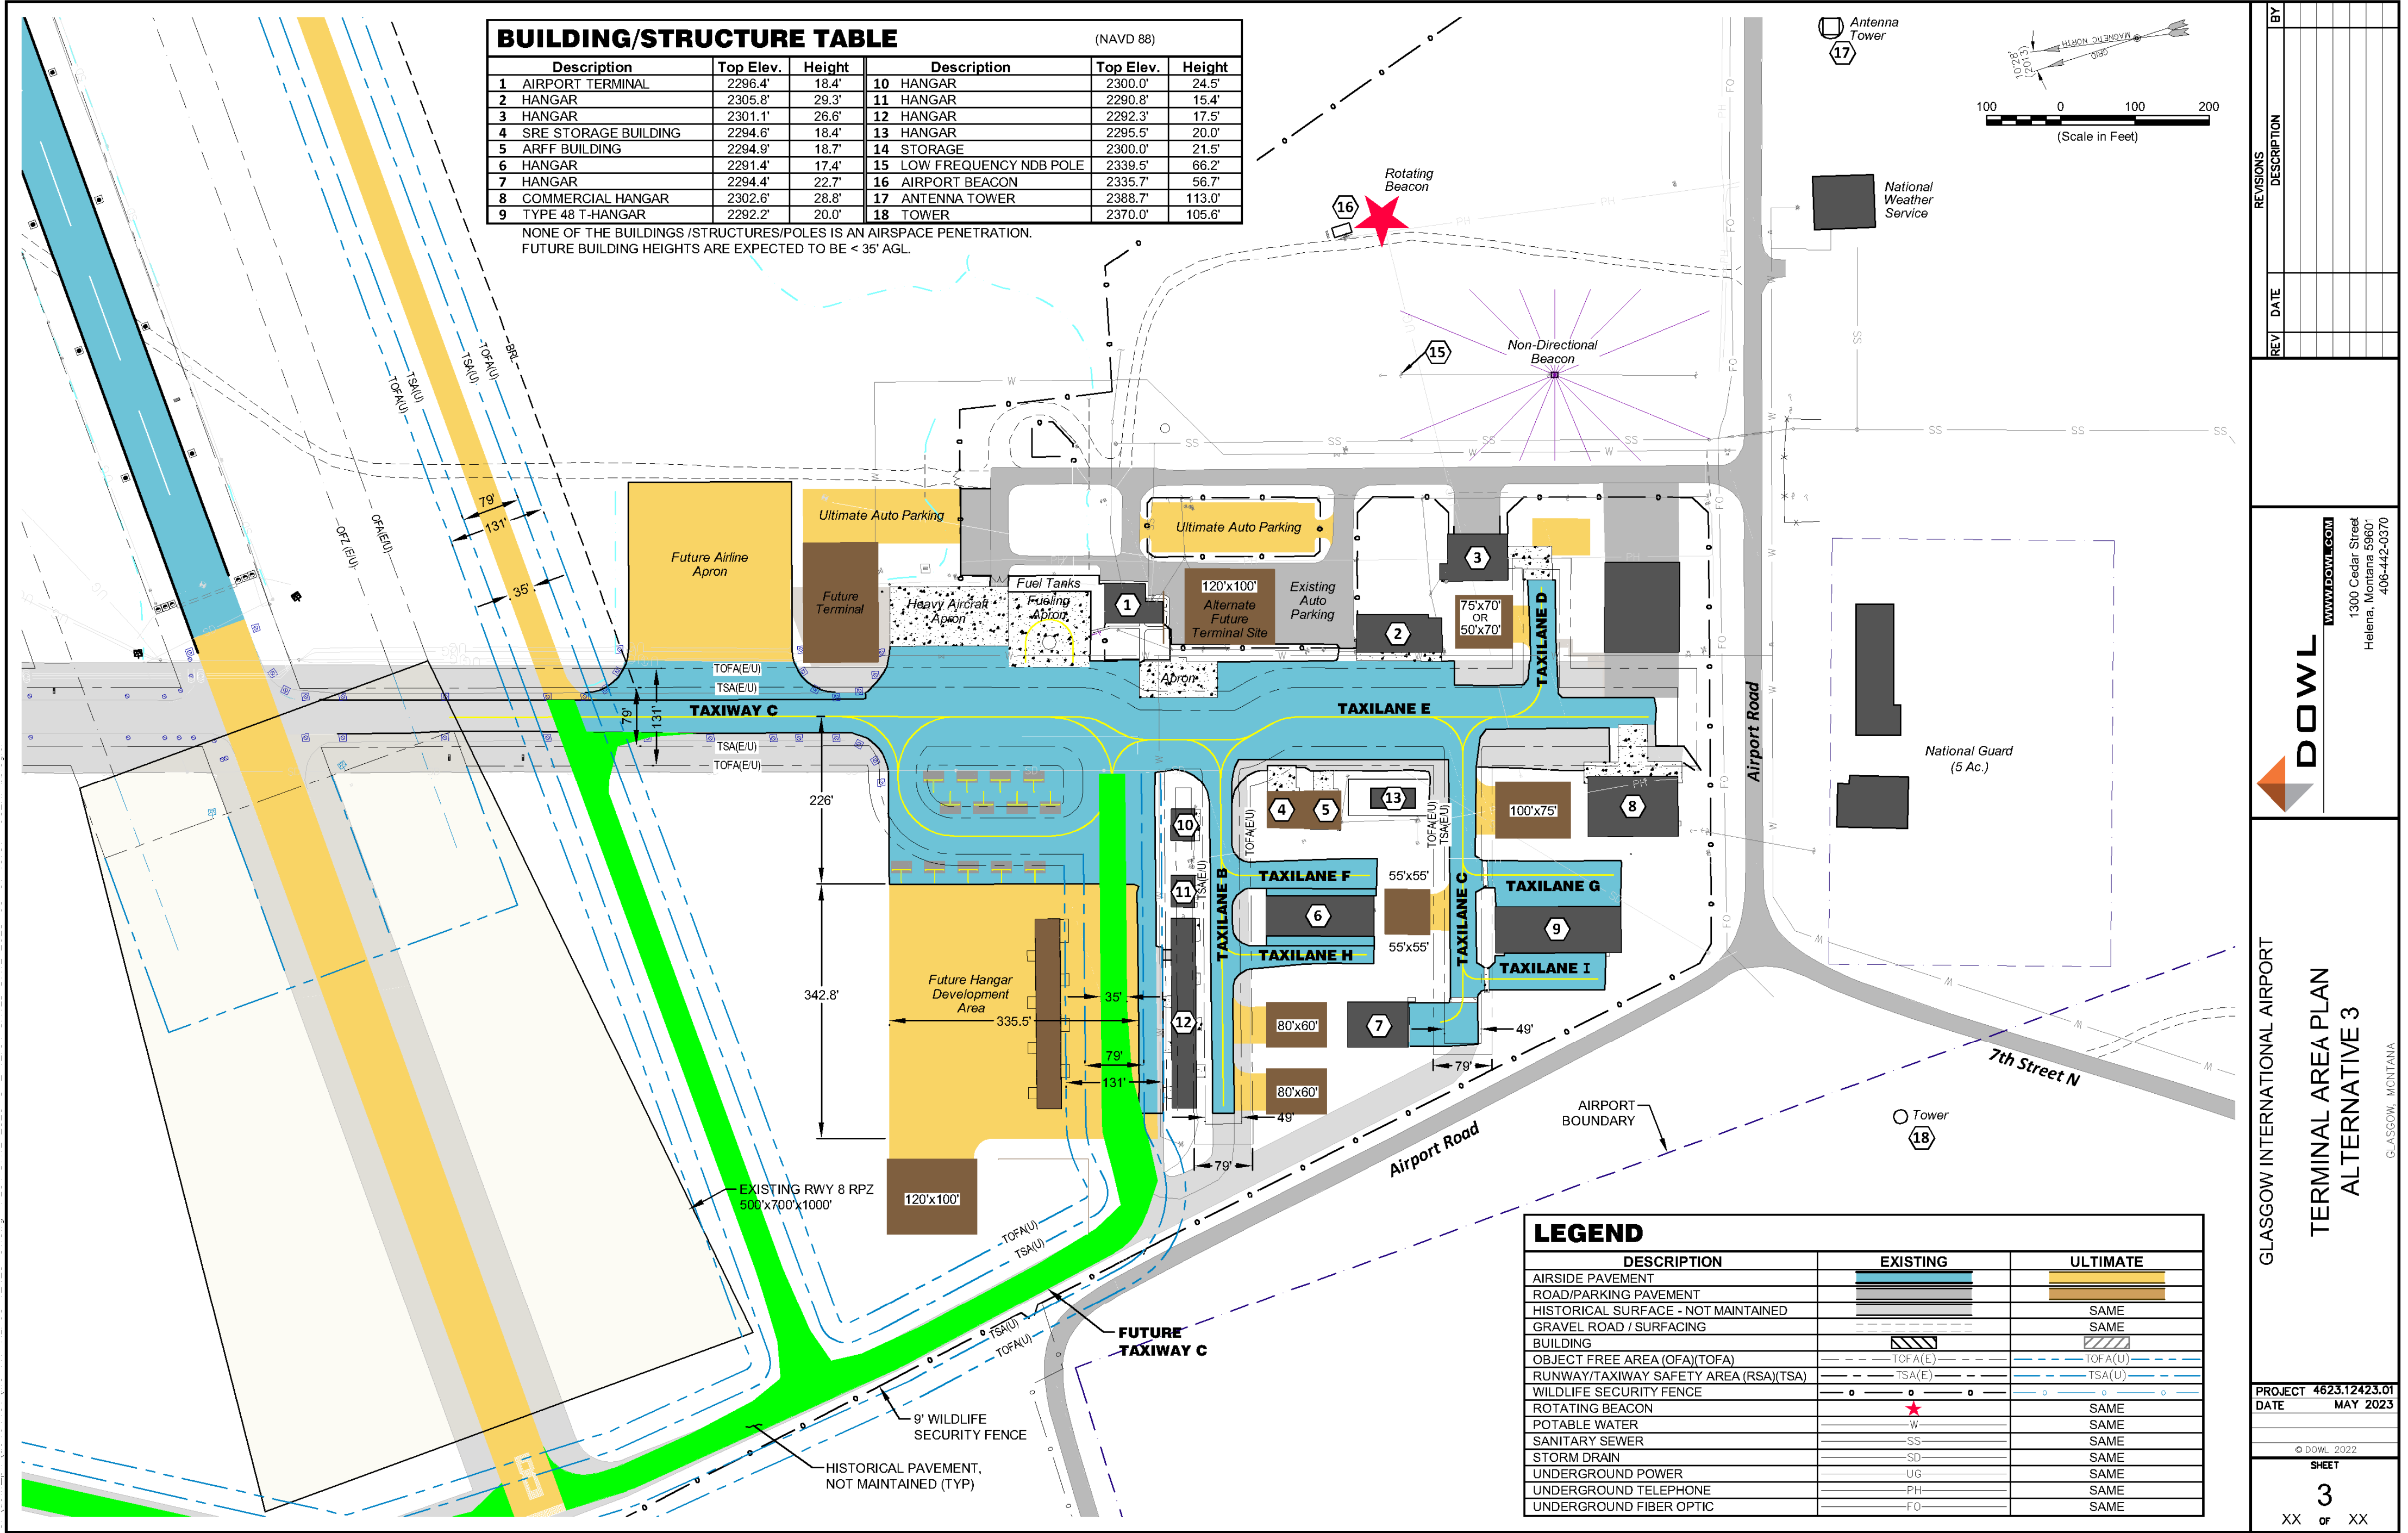

GGW Taxiway Alternatives – Concept 3

GLASGOW INTERNATIONAL AIRPORT
TERMINAL AREA PLAN
ALTERNATIVE 3

PROJECT 4823.12423.01
DATE MAY 2023

© DOWL 2022
SHEET 3
XX of XX

DOWL
1300 Cedar Street
Helena, Montana 59601
406-442-0370

GLASGOW INTERNATIONAL AIRPORT
AIRPORT LAYOUT PLAN
ALTERNATIVE 3

PROJECT 4823.12423.01
DATE MAY 2023

© DOWL 2022
SHEET 1
XX of XX

DOWL
1300 Cedar Street
Helena, Montana 59601
406-442-0370