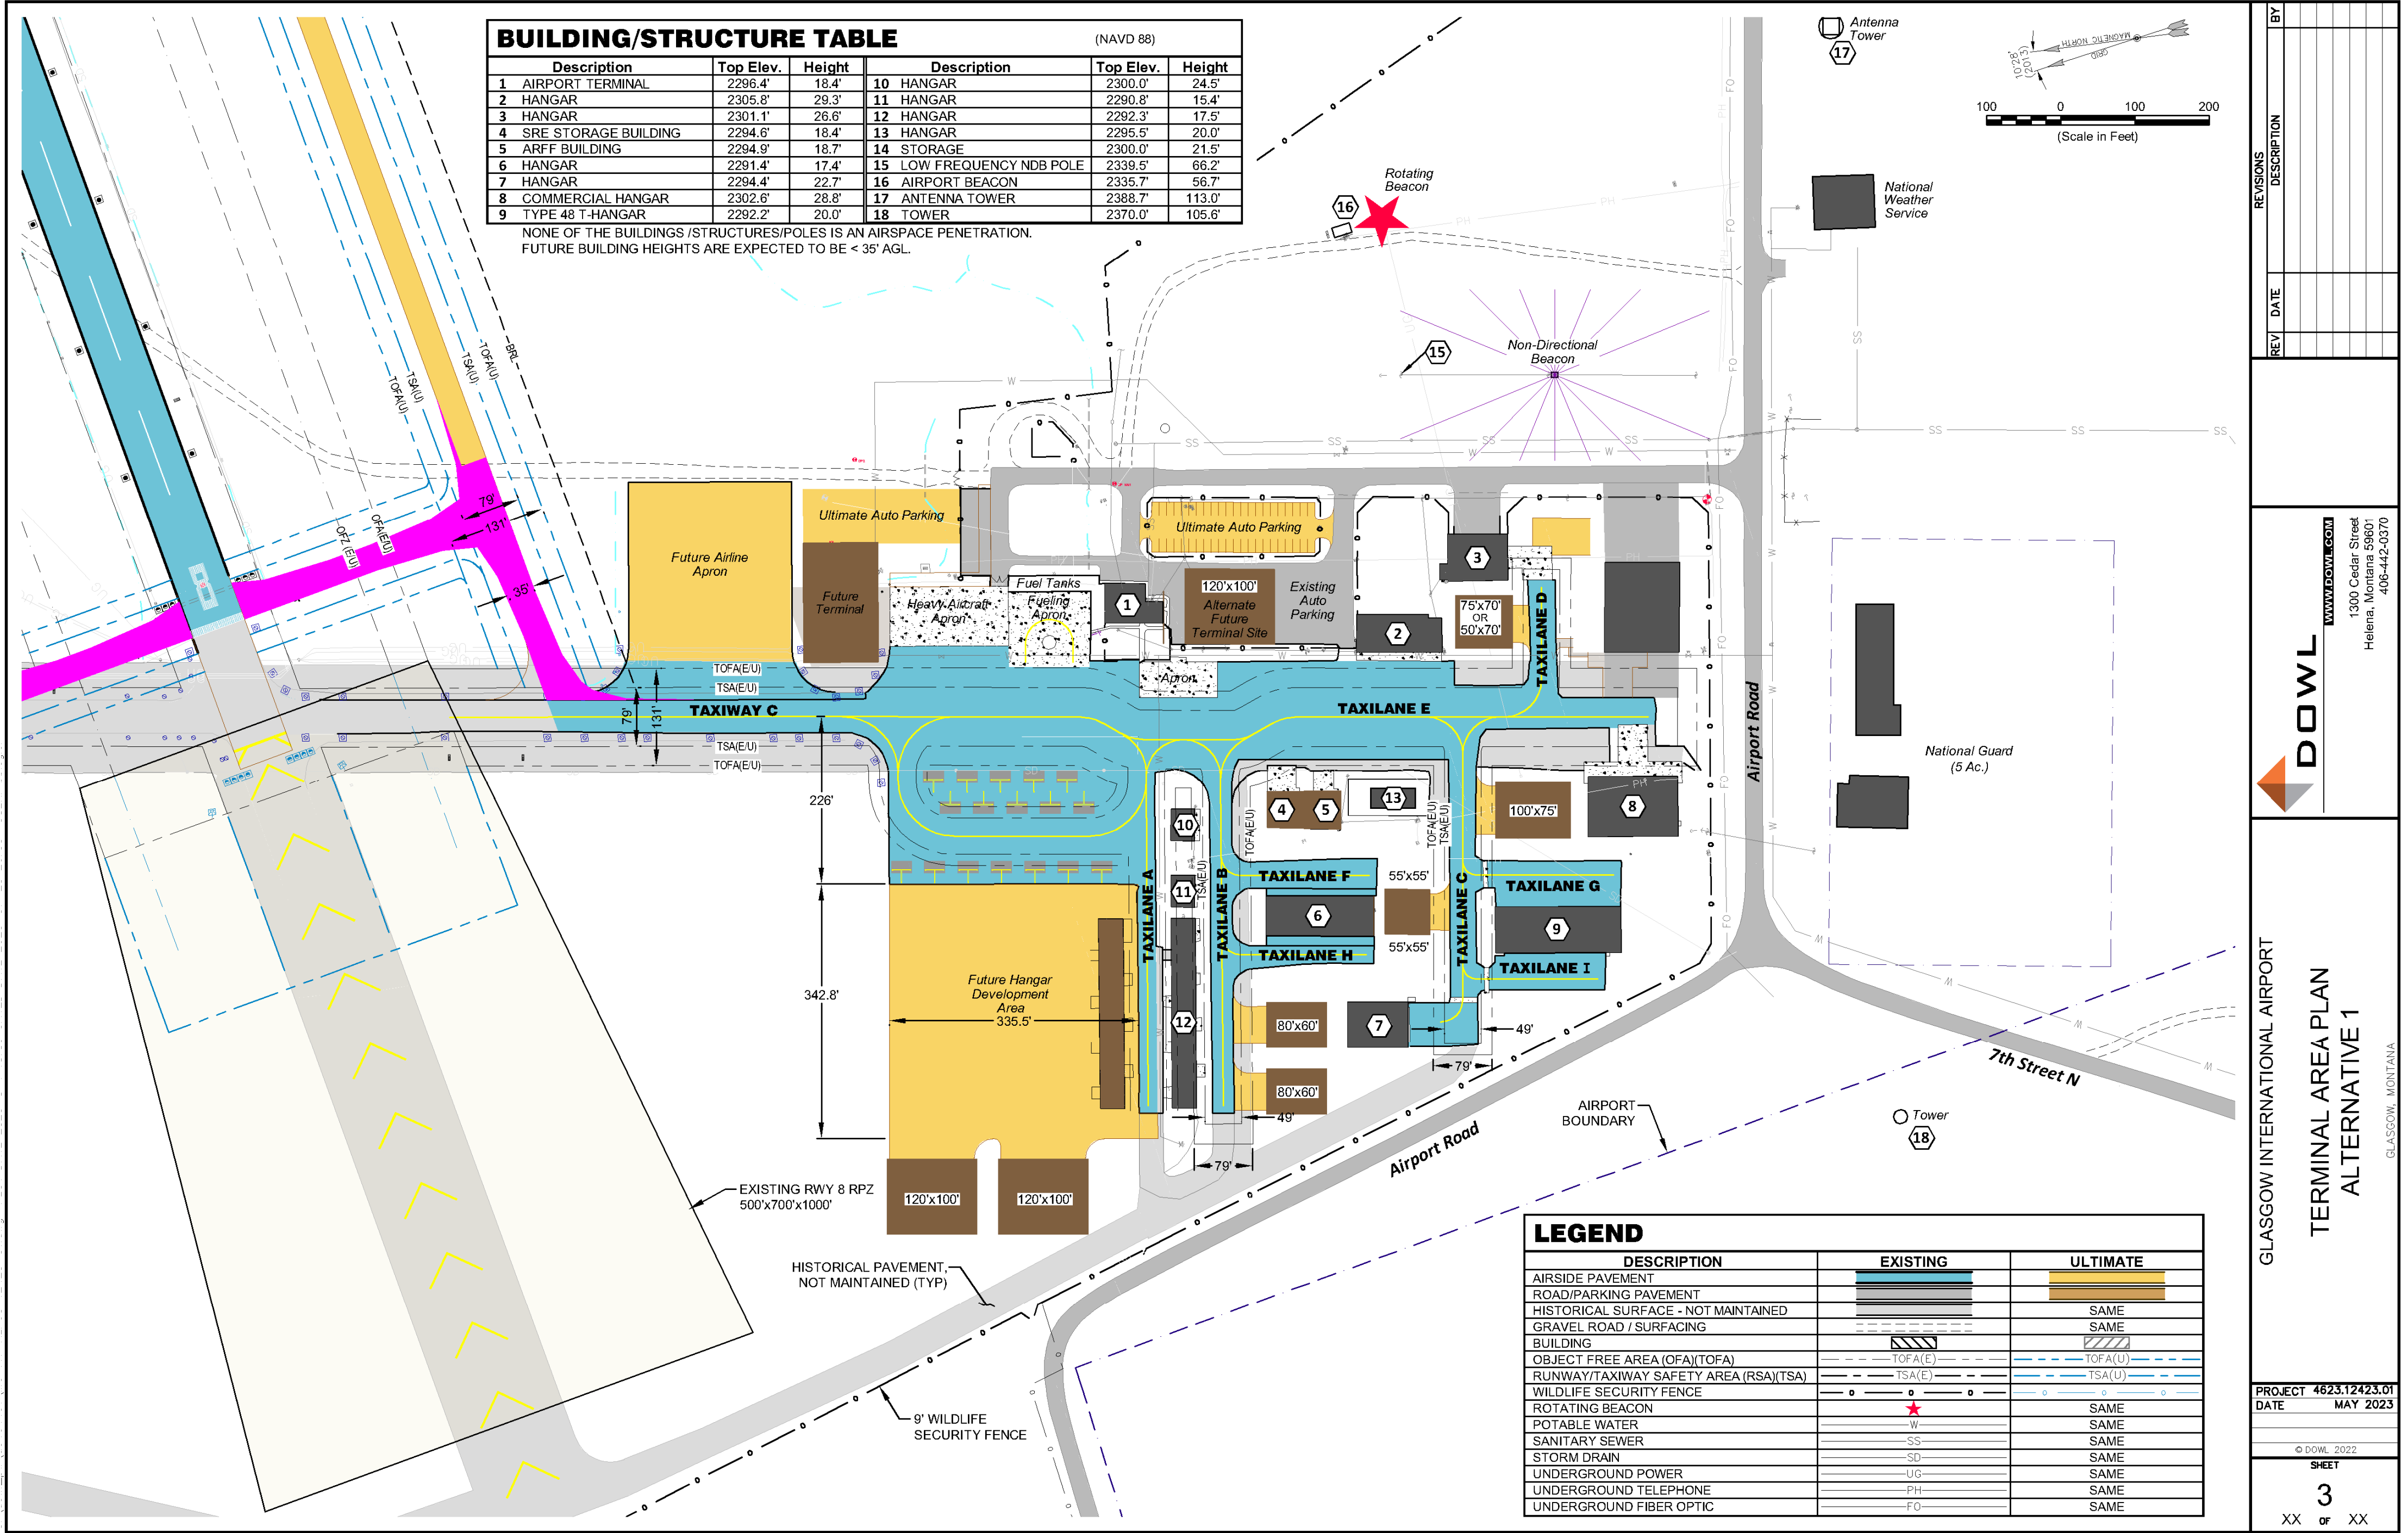

GGW Taxiway Alternatives – Concept 1

GLASGOW INTERNATIONAL AIRPORT
TERMINAL AREA PLAN
ALTERNATIVE 1

PROJECT 4823.12423.01
DATE MAY 2023

© DOWL 2022
SHEET 3
XX of XX

DOWL
1300 Cedar Street
Helena, Montana 59601
406-442-0370

GLASGOW INTERNATIONAL AIRPORT
AIRPORT LAYOUT PLAN
ALTERNATIVE 1

PROJECT 4823.12423.01
DATE MAY 2023

© DOWL 2022
SHEET 1
XX of XX

DOWL
1300 Cedar Street
Helena, Montana 59601
406-442-0370