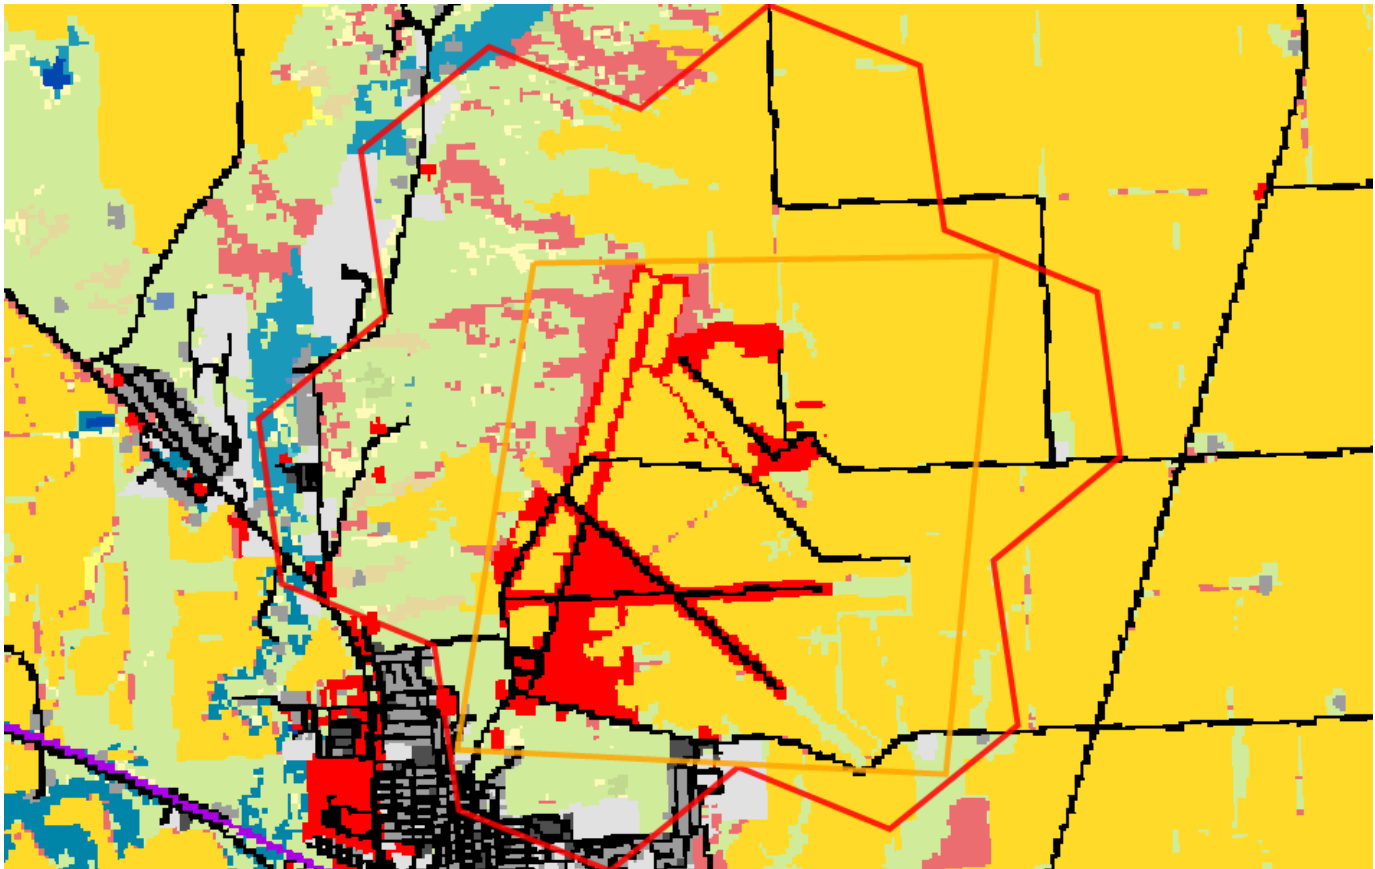

Land Cover

Summarized by: **Glasgow Airport** (Custom Area of Interest)

Human Land Use Agriculture

Cultivated Crops

53% (2,388 Acres)

These areas used for the production of crops, such as corn, soybeans, small grains, sunflowers, vegetables, and cotton, typically on an annual cycle. Agricultural plant cover is variable depending on season and type of farming. Other areas include more stable land cover of orchards and vineyards.

Grassland Systems

Lowland/Prairie Grassland

Great Plains Mixedgrass Prairie

23% (1,036 Acres)

The system covers much of the eastern two-thirds of Montana, occurring continuously for hundreds of square kilometers, interrupted only by wetland/riparian areas or sand prairies. Soils are primarily fine and medium-textured. The growing season averages 115 days, ranging from 100 days on the Canadian border to 130 days on the Wyoming border. Climate is typical of mid-continental regions with long severe winters and hot summers. Grasses typically comprise the greatest canopy cover, and western wheatgrass (*Pascopyrum smithii*) is usually dominant. Other species include thickspike wheatgrass (*Elymus lanceolatus*), green needlegrass (*Nassella viridula*), blue grama (*Bouteloua gracilis*), and needle and thread (*Hesperostipa comata*). Near the Canadian border in north-central Montana, this system grades into rough fescue (*Festuca campestris*) and Idaho fescue (*Festuca idahoensis*) grasslands. Remnants of shortbristle needle and thread (*Hesperostipa curtiseta*) dominated vegetation are found in northernmost Montana and North Dakota, and are associated with productive sites, now mostly converted to farmland. Forb diversity is typically high. In areas of southeastern and central Montana where sagebrush steppe borders the mixed grass prairie, common plant associations include Wyoming big sagebrush-western wheatgrass (*Artemisia tridentata* ssp. *wyomingensis*/*Pascopyrum smithii*). Fire and grazing are the primary drivers of this system. Drought can also impact it, in general favoring the shortgrass component at the expense of the mid-height grasses. With intensive grazing, cool season exotics such as Kentucky bluegrass (*Poa pratensis*), smooth brome (*Bromus inermis*), and Japanese brome (*Bromus japonicus*) increase in dominance; both of these rhizomatous species have been shown to markedly decrease species diversity. Previously cultivated acres that have been re-vegetated with non-native plants have been transformed into associations such as Kentucky bluegrass (*Poa pratensis*)/western wheatgrass (*Pascopyrum smithii*) or into pure crested wheatgrass (*Agropyron cristatum*) stands.

No Image

Human Land Use

Developed

Commercial / Industrial

7% (299 Acres)

Businesses, industrial parks, hospitals, airports; utilities in commercial/industrial areas.