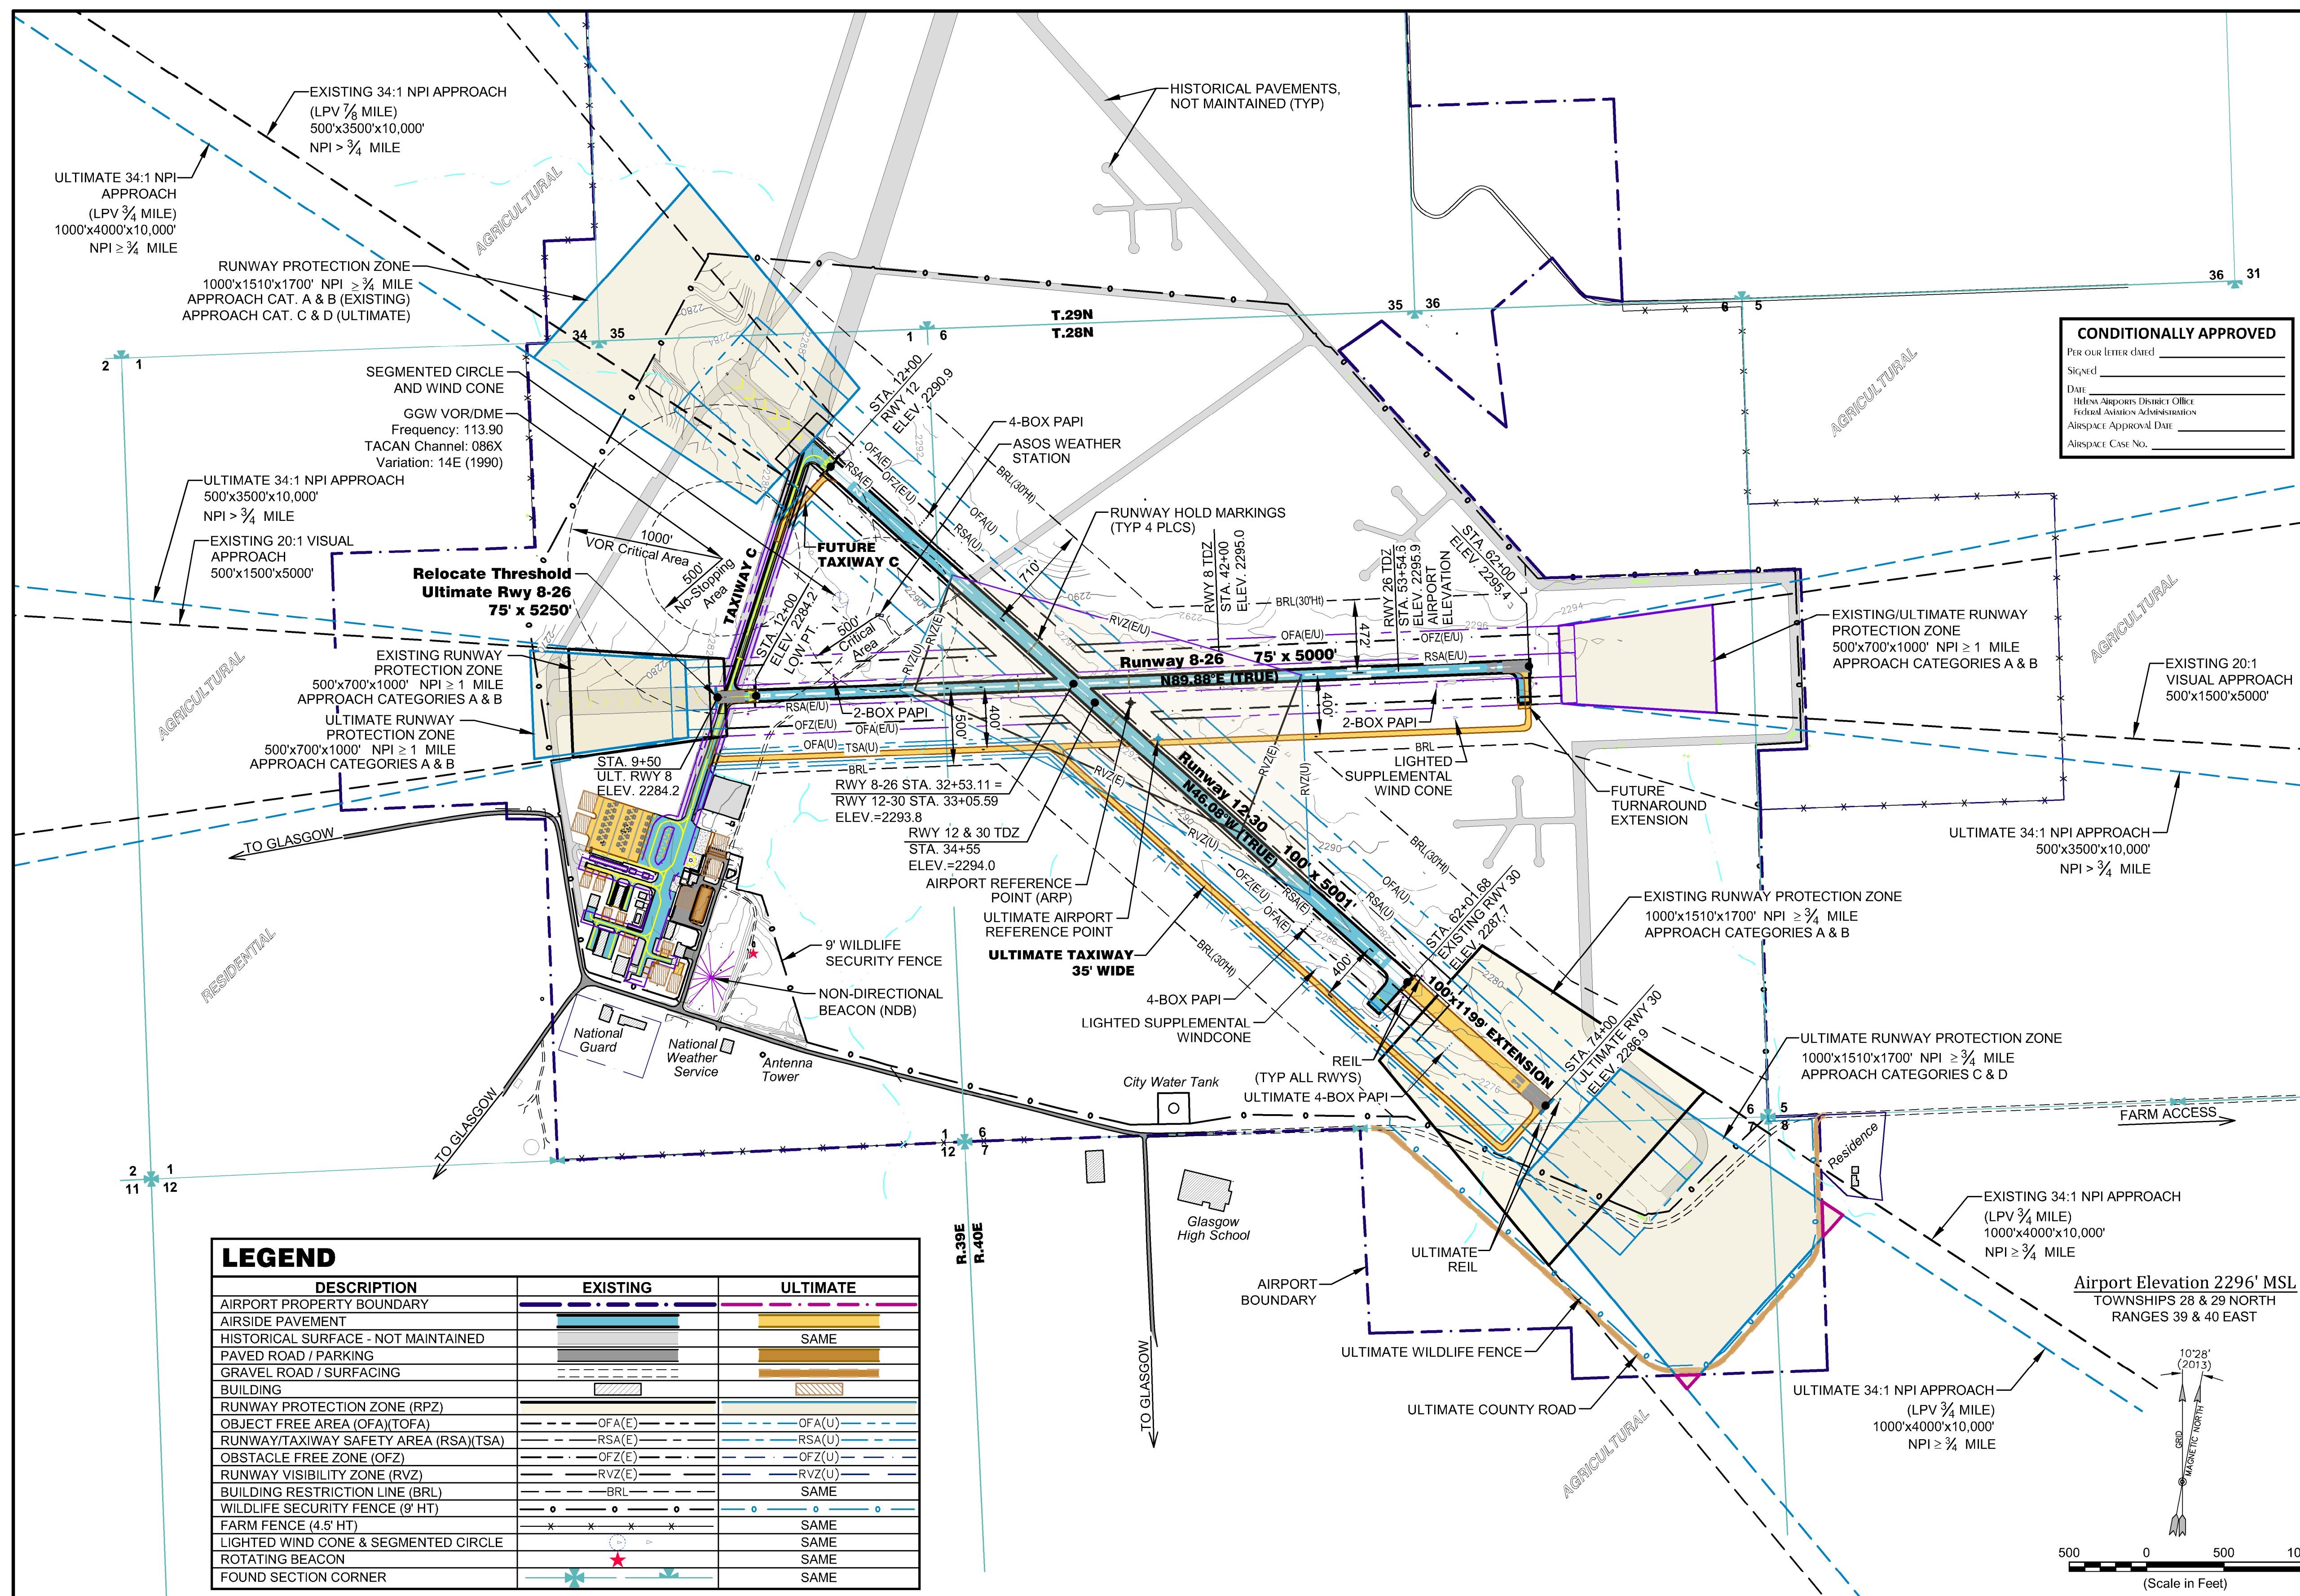

GGW Old Airport Layout Plan

CONDITIONALLY APPROVED
Previous letter dated _____
Signed _____
Date _____
Title: Airport Director, Office of the
Federal Aviation Administration
Approval Date _____
Approval Case No. _____

LEGEND

DESCRIPTION	EXISTING	ULTIMATE
AIRPORT PROPERTY BOUNDARY		
AIRSIDE PAVEMENT		
HISTORICAL SURFACE - NOT MAINTAINED		
PAVED ROAD / PARKING		
GRAVEL ROAD / SURFACING		
BUILDING		
RUNWAY PROTECTION ZONE (RPZ)		
OBJECT FREE AREA (OFA)(TOFA)		
RUNWAY/TAXIWAY SAFETY AREA (RSA)(TSA)		
OBSTACLE FREE ZONE (OFZ)		
RUNWAY VISIBILITY ZONE (RVZ)		
BUILDING RESTRICTION LINE (BRL)		
WILDLIFE SECURITY FENCE (9' HT)		
FARM FENCE (4.5' HT)		
LIGHTED WIND CONE & SEGMENTED CIRCLE		
ROTATING BEACON		
FOUND SECTION CORNER		

500 0 500 1000
(Scale in Feet)

Airport Elevation 2296' MSL
TOWNSHIPS 28 & 29 NORTH
RANGES 39 & 40 EAST