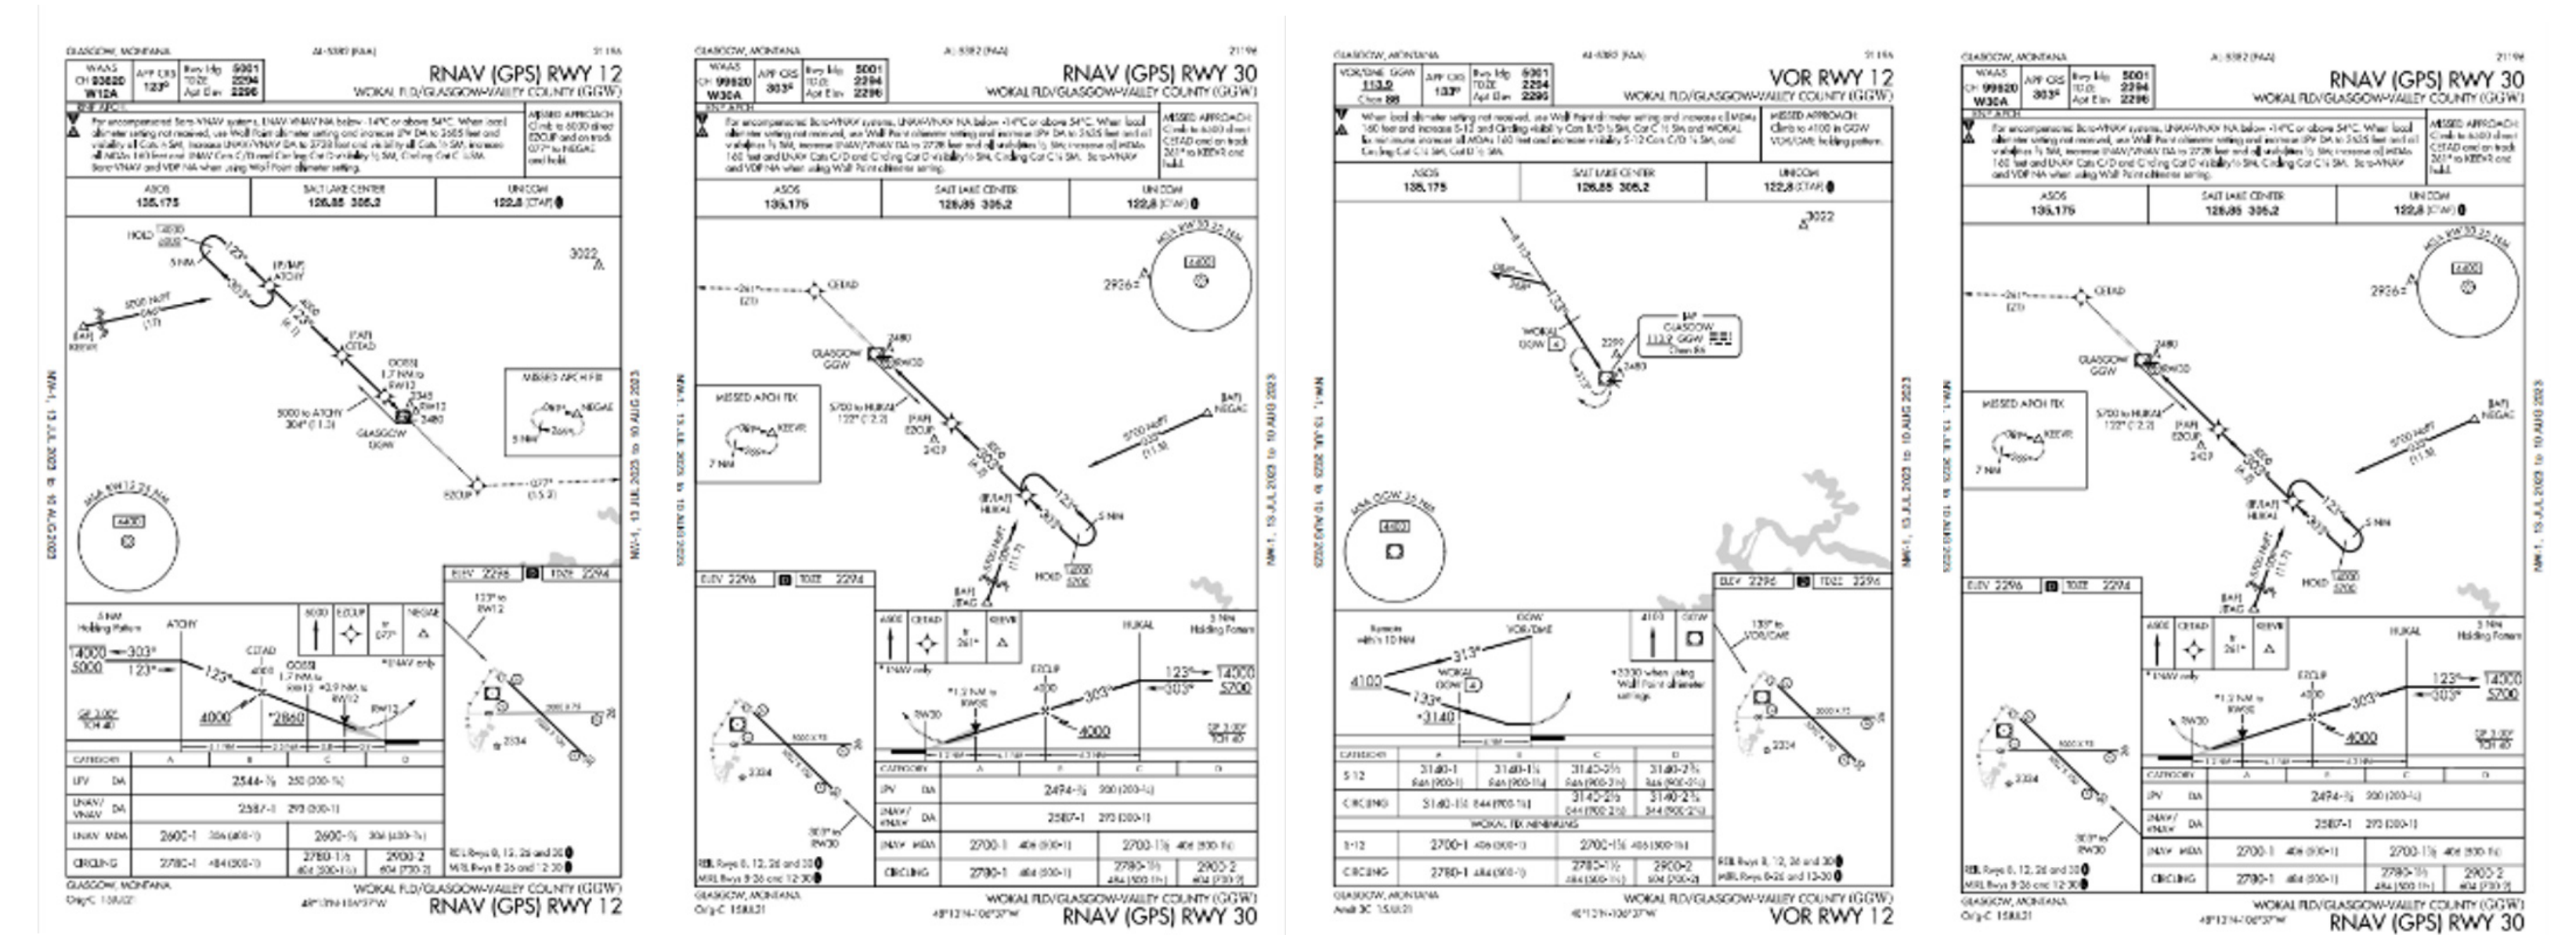

Glasgow (GGW) Instrument Approach Procedures